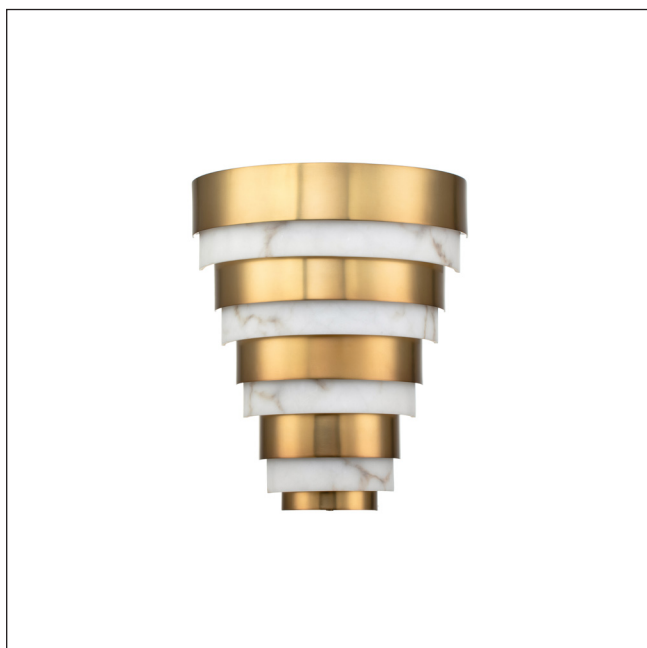

**MODEL: Echelon LED Wall Light**

Breathing inspiration drawn from the classic style of Art Deco, Echelon, from Hinkley's Lisa McDennon Collection, is a multi-tier style in a gleaming Heritage Brass finish with alternating rings of faux alabaster. This large scale half circle flush wall light is dramatic wall art as well as a functional light source.

1. Stock Code	QN-ECHELON-W	16. Overall Depth (mm)	153mm
2. Product Type	Wall Light	17. Minimum Drop (mm)	
4. Family	Echelon	18. Maximum Drop (mm)	
5. Finish	Heritage Brass	19. Chain/extension rods	
6. IP Rating		20. Ceiling Pan Width/Diameter	
7. Class	Class I	21. Net Weight (kg)	3.68
8. Voltage	220-240v 50hz	22. Gross Weight (kg)	4.67
9. Max. Wattage	12W	23. Back Plate Height (mm)	
10. Lamp Holder Type	Integrated LED	24. Back Plate Width (mm)	
11. No. of Lamps	1	25. Base Plate Projection (mm)	
12. Lamp Supplied	1 x 12W Integrated LED	26. Build Materials	Steel, Faux Alabaster
13. Lumen Output	1080Lm	27. Box Dimensions	47 x 39 x 32cm
14. Overall Width-Diameter (mm)	305mm	28. Barcode	5024005712114
15. Overall Height (mm)	357mm	29. Guarantee	general 2 year guarantee