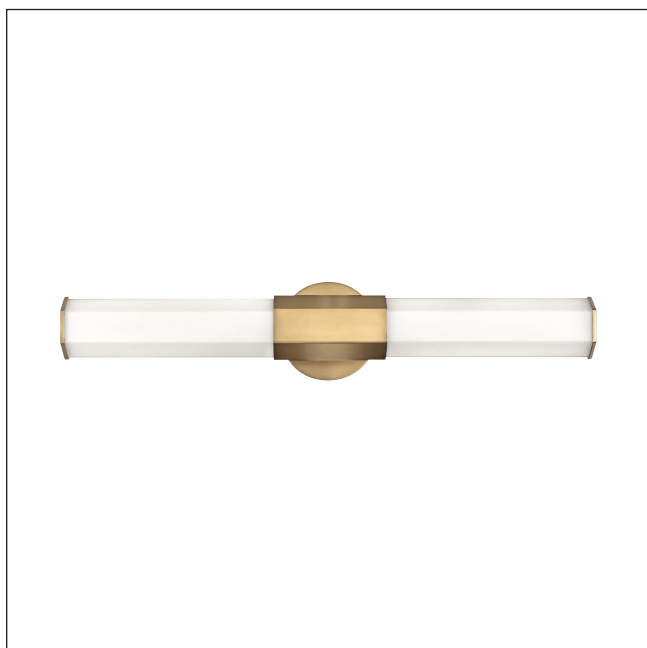

MODEL: Facet Dual LED Wall Light - Brass

For a profile that is unpretentious, yet unforgettable, view all the sides of Facet. Interesting angles combine with a bold center bracelet to create the edgy and contemporary look. Hexagonal etched glass is showcased by a Heritage Brass center and end caps of the same shape, while the Invisi mount system remains unseen to simply highlight the superior style. Fitted with an integral LED module and crafted to IP44 spec, this head-turner is a great fit for bathroom use too.

1. Stock Code	QN-FACET-LED2-HB-BATH	16. Overall Depth (mm)	105mm
2. Product Type	Wall Light	17. Minimum Drop (mm)	
4. Family	Facet	18. Maximum Drop (mm)	
5. Finish	Heritage Brass	19. Chain/extension rods	
6. IP Rating	IP44	20. Ceiling Pan Width/Diameter	
7. Class		21. Net Weight (kg)	1.83
8. Voltage	220-240v 50hz	22. Gross Weight (kg)	2.64
9. Max. Wattage	12W	23. Back Plate Height (mm)	
10. Lamp Holder Type	Integrated LED	24. Back Plate Width (mm)	
11. No. of Lamps	2	25. Base Plate Projection (mm)	
12. Lamp Supplied	2 x 12W Integrated LED	26. Build Materials	Steel, Opal Etched Glass
13. Lumen Output	2160Lm	27. Box Dimensions	71.1 x 29.5 x 15.2cm
14. Overall Width-Diameter (mm)	127mm	28. Barcode	5024005581017
15. Overall Height (mm)	659mm	29. Guarantee	general 2 year guarantee