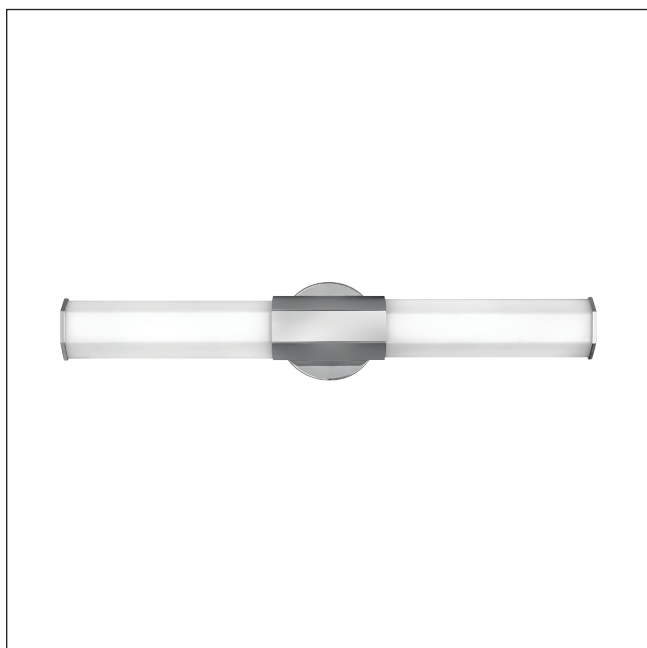

MODEL: Facet Dual LED Wall Light - Polished Chrome

For a profile that is unpretentious, yet unforgettable, view all the sides of Facet. Interesting angles combine with a bold center brace-let to create the edgy and contemporary look. Hexagonal etched glass is showcased by a Polished Chrome center and end caps of the same shape, while the Invisi mount system remains unseen to simply highlight the superior style. Fitted with an integral LED module and crafted to IP44 spec, this head-turner is a great fit for bathroom use too.

| | | | |
|---------------------------------|------------------------|--------------------------------|--------------------------|
| 1. Stock Code | QN-FACET-LED2-PC-BATH | 16. Overall Depth (mm) | 105mm |
| 2. Product Type | Wall Light | 17. Minimum Drop (mm) | |
| 4. Family | Facet | 18. Maximum Drop (mm) | |
| 5. Finish | Polished Chrome | 19. Chain/extension rods | |
| 6. IP Rating | IP44 | 20. Ceiling Pan Width/Diameter | |
| 7. Class | | 21. Net Weight (kg) | 1.83 |
| 8. Voltage | 220-240v 50hz | 22. Gross Weight (kg) | 2.64 |
| 9. Max. Wattage | 12W | 23. Back Plate Height (mm) | |
| 10. Lamp Holder Type | Integrated LED | 24. Back Plate Width (mm) | |
| 11. No. of Lamps | 2 | 25. Base Plate Projection (mm) | |
| 12. Lamp Supplied | 2 x 12W Integrated LED | 26. Build Materials | Steel, Opal Etched Glass |
| 13. Lumen Output | 2160Lm | 27. Box Dimensions | 71.1 x 29.5 x 15.2cm |
| 14. Overall Width-Diameter (mm) | 127mm | 28. Barcode | 5024005581116 |
| 15. Overall Height (mm) | 659mm | 29. Guarantee | general 2 year guarantee |