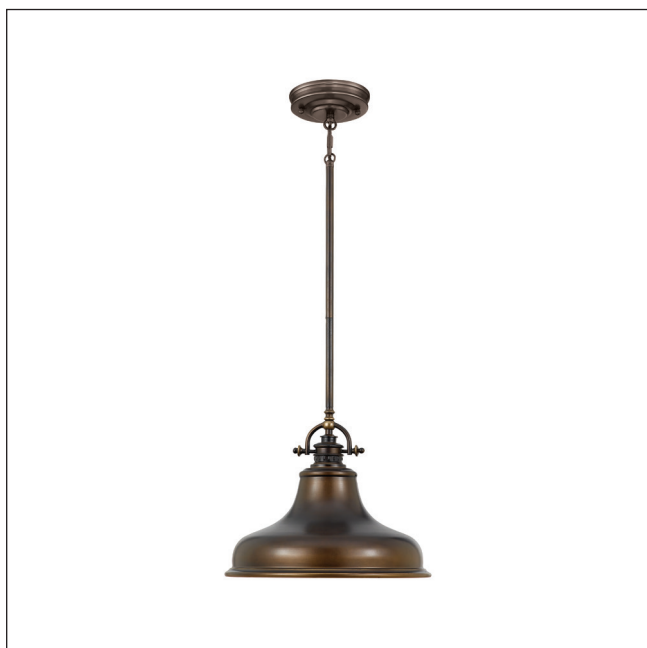

**MODEL: Emery 1 Light Medium Pendant**

Emery is a classic Americana metal pendant series which adds a nostalgic flair to any kitchen island or dinner table. The single medium sized pendant is available in a Palladian Bronze finish. It includes a prismatic lens diffuser for a soft, even light.

1. Stock Code	QZ-EMERY-P-M-PN	16. Overall Depth (mm)	
2. Product Type	Pendant	17. Minimum Drop (mm)	377mm
4. Family	Emery	18. Maximum Drop (mm)	1277mm
5. Finish	Palladian Bronze	19. Chain/extension rods	
6. IP Rating		20. Ceiling Pan Width/Diameter	Ø128mm
7. Class	Class I	21. Net Weight (kg)	3.69
8. Voltage	220-240v 50hz	22. Gross Weight (kg)	4.1
9. Max. Wattage	60W	23. Back Plate Height (mm)	
10. Lamp Holder Type	E27	24. Back Plate Width (mm)	
11. No. of Lamps	1	25. Base Plate Projection (mm)	
12. Lamp Supplied	No	26. Build Materials	Steel, Glass Diffuser
13. Lumen Output		27. Box Dimensions	39.5 x 39.5 x 25cm
14. Overall Width-Diameter (mm)	Ø343mm	28. Barcode	5024005308003
15. Overall Height (mm)	284mm	29. Guarantee	general 2 year guarantee