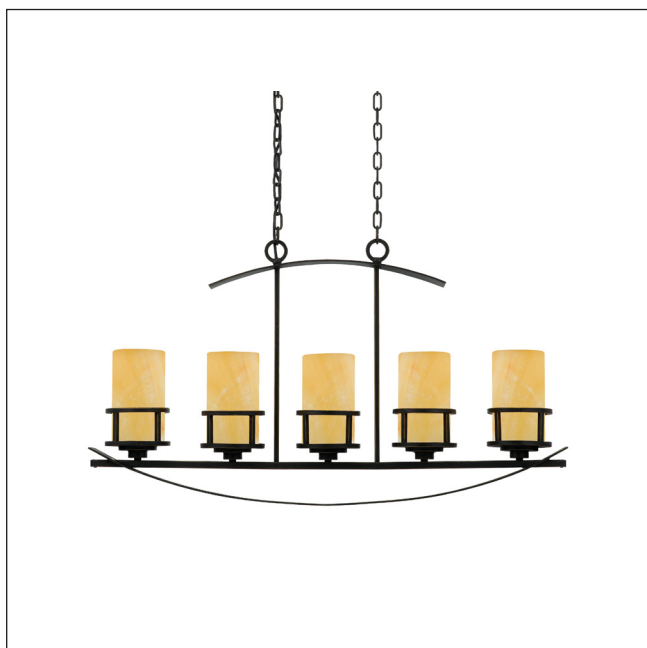

MODEL: Kyle 5 Light Island Light

A rustic contemporary look that gives a dramatic flair to your home, this 5 light island chandelier design serves as a piece of art in itself. It features gorgeous butterscotch onyx shades that emit a romantic glow, and sweeping wrought iron metal bands that add visual interest. Onyx is a mottled quartz (natural stone) that takes a high polish.

1. Stock Code	QZ-KYLE5-ISLE	16. Overall Depth (mm)	140mm
2. Product Type	Pendant	17. Minimum Drop (mm)	660mm
4. Family	Kyle	18. Maximum Drop (mm)	1879mm
5. Finish	Imperial Bronze	19. Chain/extension rods	1219mm
6. IP Rating		20. Ceiling Pan Width/Diameter	298mm x 121mm
7. Class	Class I	21. Net Weight (kg)	16.47
8. Voltage	220-240v 50hz	22. Gross Weight (kg)	18.3
9. Max. Wattage	100W	23. Back Plate Height (mm)	
10. Lamp Holder Type	E27	24. Back Plate Width (mm)	
11. No. of Lamps	5	25. Base Plate Projection (mm)	
12. Lamp Supplied	No	26. Build Materials	Butterstoch Onyx, Wrought Iron
13. Lumen Output		27. Box Dimensions	107 x 17.5 x 63cm
14. Overall Width-Diameter (mm)	1016mm	28. Barcode	5024005209119
15. Overall Height (mm)	584mm	29. Guarantee	general 2 year guarantee