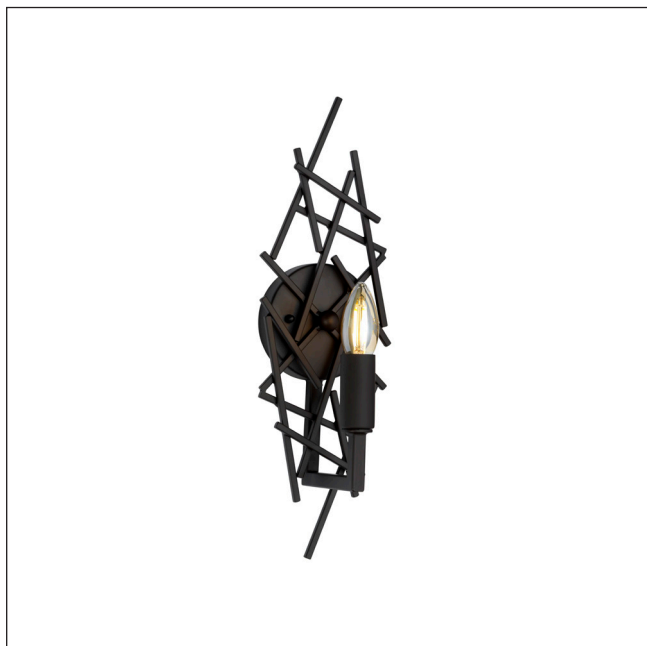

MODEL: Taiko 1 Light Wall Light

The standout detail of the UK made Taiko is its unique metal cluster. This handsome visual motif, an artistically arranged gathering of intricate elements, creates a visual excitement and energy.

1. Stock Code	TAIKO1	16. Overall Depth (mm)	134mm
2. Product Type	Wall Light	17. Minimum Drop (mm)	-
4. Family	Taiko	18. Maximum Drop (mm)	-
5. Finish	Olde Bronze	19. Chain/extension rods	
6. IP Rating		20. Ceiling Pan Width/Diameter	
7. Class	1	21. Net Weight (kg)	1.4
8. Voltage	220-240v 50hz	22. Gross Weight (kg)	1.55
9. Max. Wattage	40W	23. Back Plate Height (mm)	
10. Lamp Holder Type	E14	24. Back Plate Width (mm)	
11. No. of Lamps	1	25. Base Plate Projection (mm)	
12. Lamp Supplied	No	26. Build Materials	Steel
13. Lumen Output		27. Box Dimensions	46 x 19 x 19cm
14. Overall Width-Diameter (mm)	135mm	28. Barcode	5024005004820
15. Overall Height (mm)	430mm	29. Guarantee	general 2 year guarantee