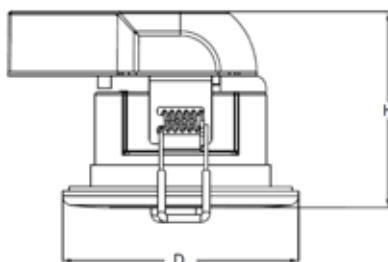

TEGO 2

6.5W FIRE-RATED INTEGRATED LED DOWNLIGHT

IP65 / Dual Beam Technology (DBT) / Selectable Dual CCT

TEGO 2

30/60/90 MINUTE FULLY
FIRE-RATED INTEGRATED LED
DOWNLIGHT

OPTIONAL ACCESSORIES

FIXED BEZELS

- 711085** Chromium finish
- 711087** Brushed Nickel finish
- 711088** Black finish

Product Code	711183
International Model Code	FDS72400v0/db/sc
Description	6.5W FIRE-RATED LED INTEGRATED DOWNLIGHT FIXED WITH GUARD
Lamp Life	50,000hrs L80B10
Warranty (Years)	5
Lumens	600/650
Wattage	6.5W
Colour Temp	Dual CCT 2800K/4000K
Beam angle	36°/60° Dual Beam Technology (DBT*)
Dimmable	Yes. Triac dimming
CRI	>80
Input voltage	220-240V
Protection Class	II
IP Rating	IP65
Size (HxD mm)	72mm Height / 87mm Diameter
Weight (g)	220g
Working temp (°C)	-20 to +40
IP Rating	IP65
Energy class	A++