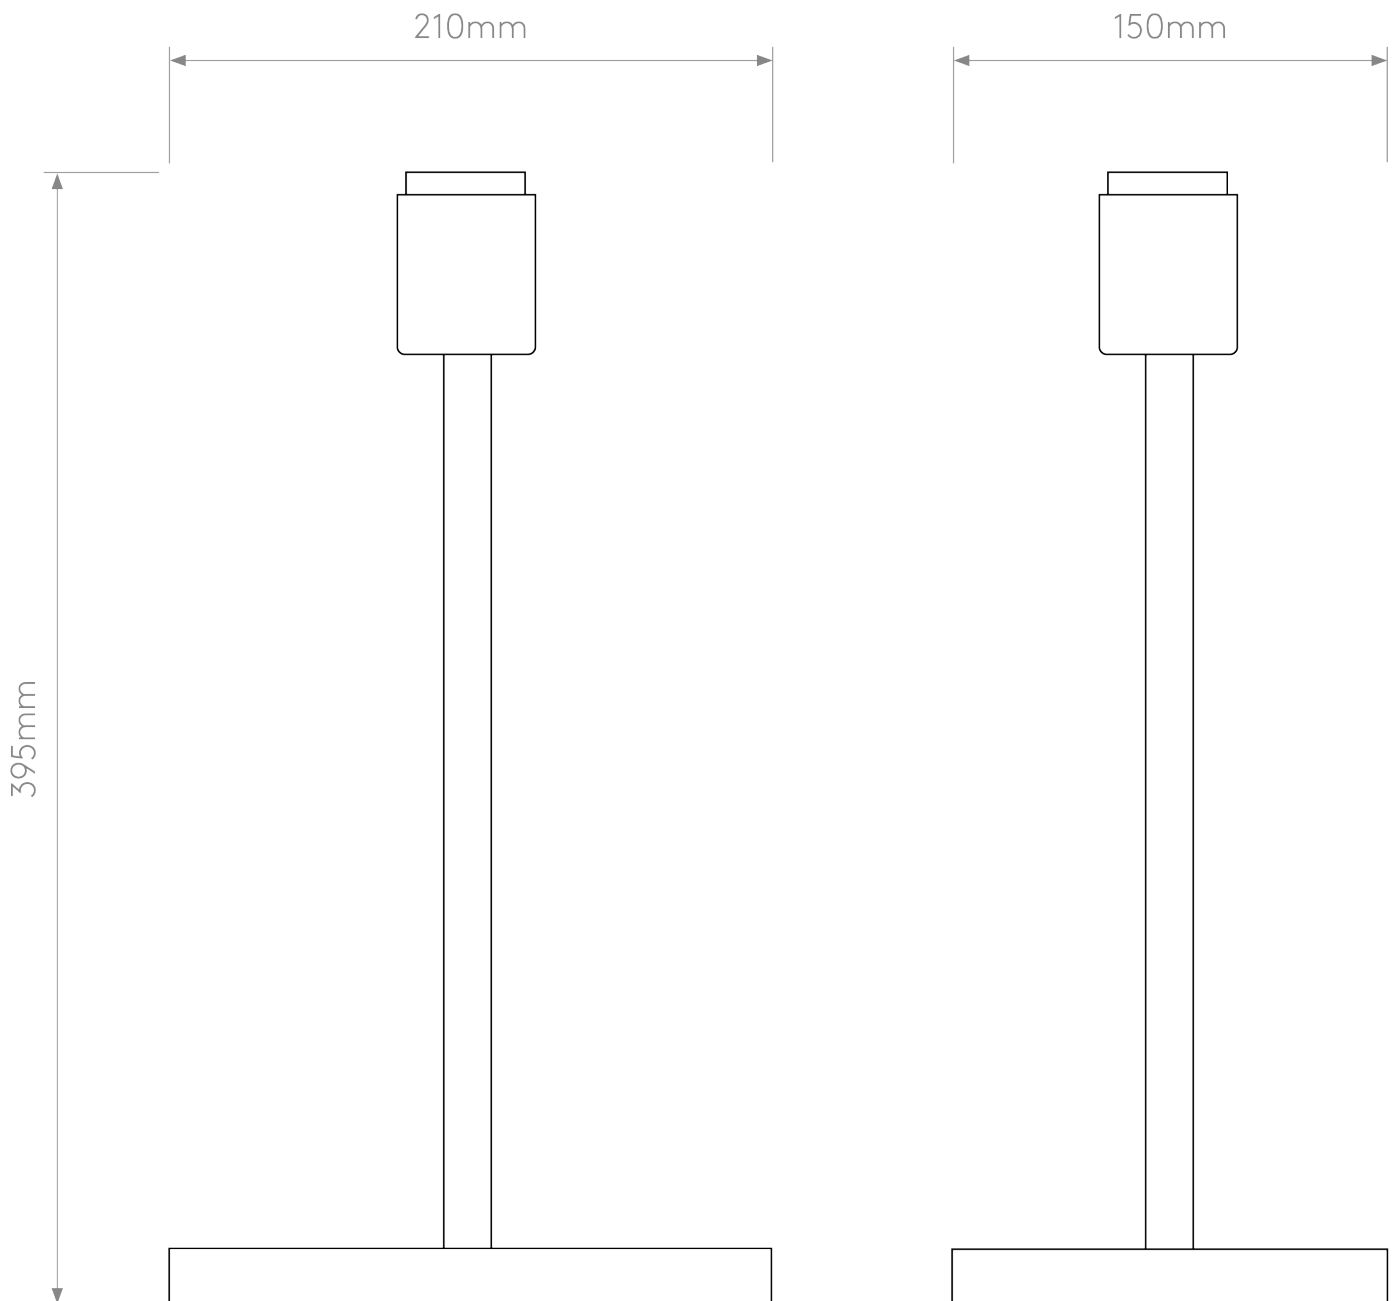

Astro Lighting - Park Lane Table 1080046 - Bronze Table Lamp Only

CONTACT