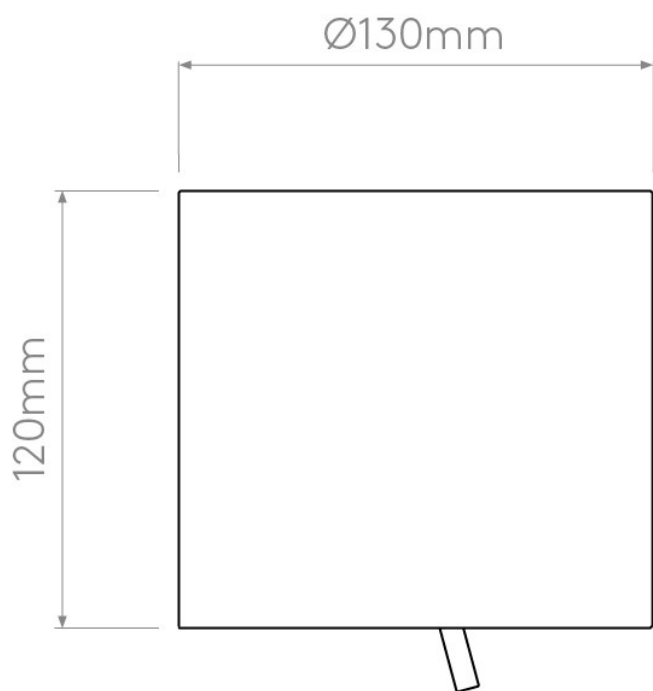

Astro Lighting - Luga 1074001 - White Glass Wall Light

---

**CONTACT**