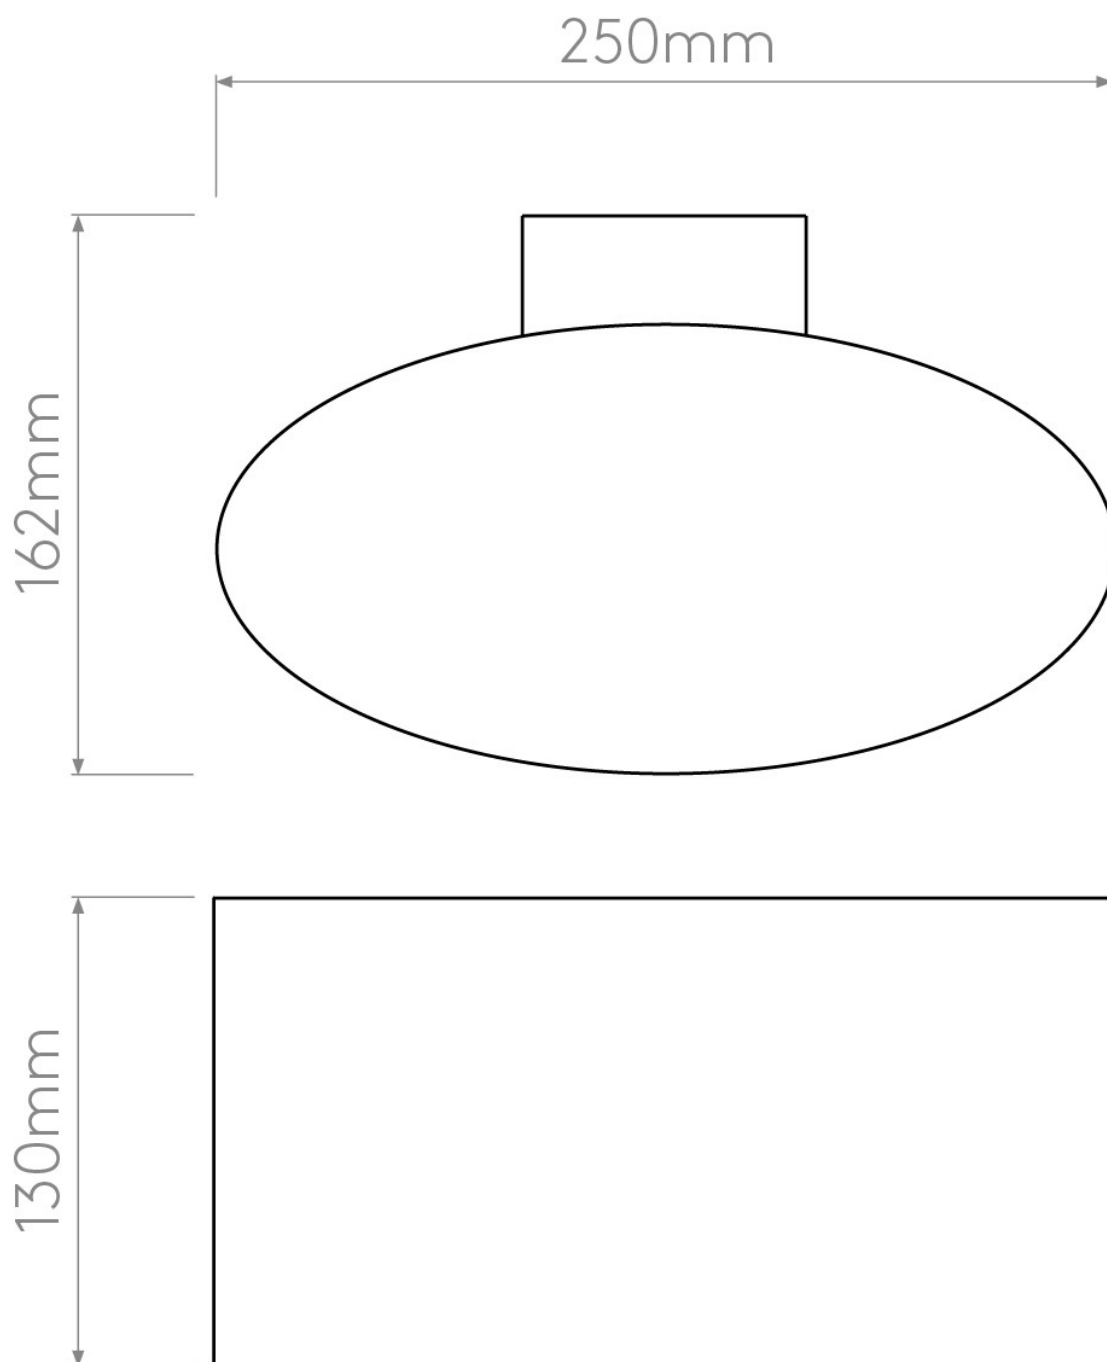

Astro Lighting - Tokyo 1089001 (472) - White Glass Wall Light

Please note that some dimensions may vary slightly due to manufacturing tolerances, this includes cable entry and fixing holes

CONTACT