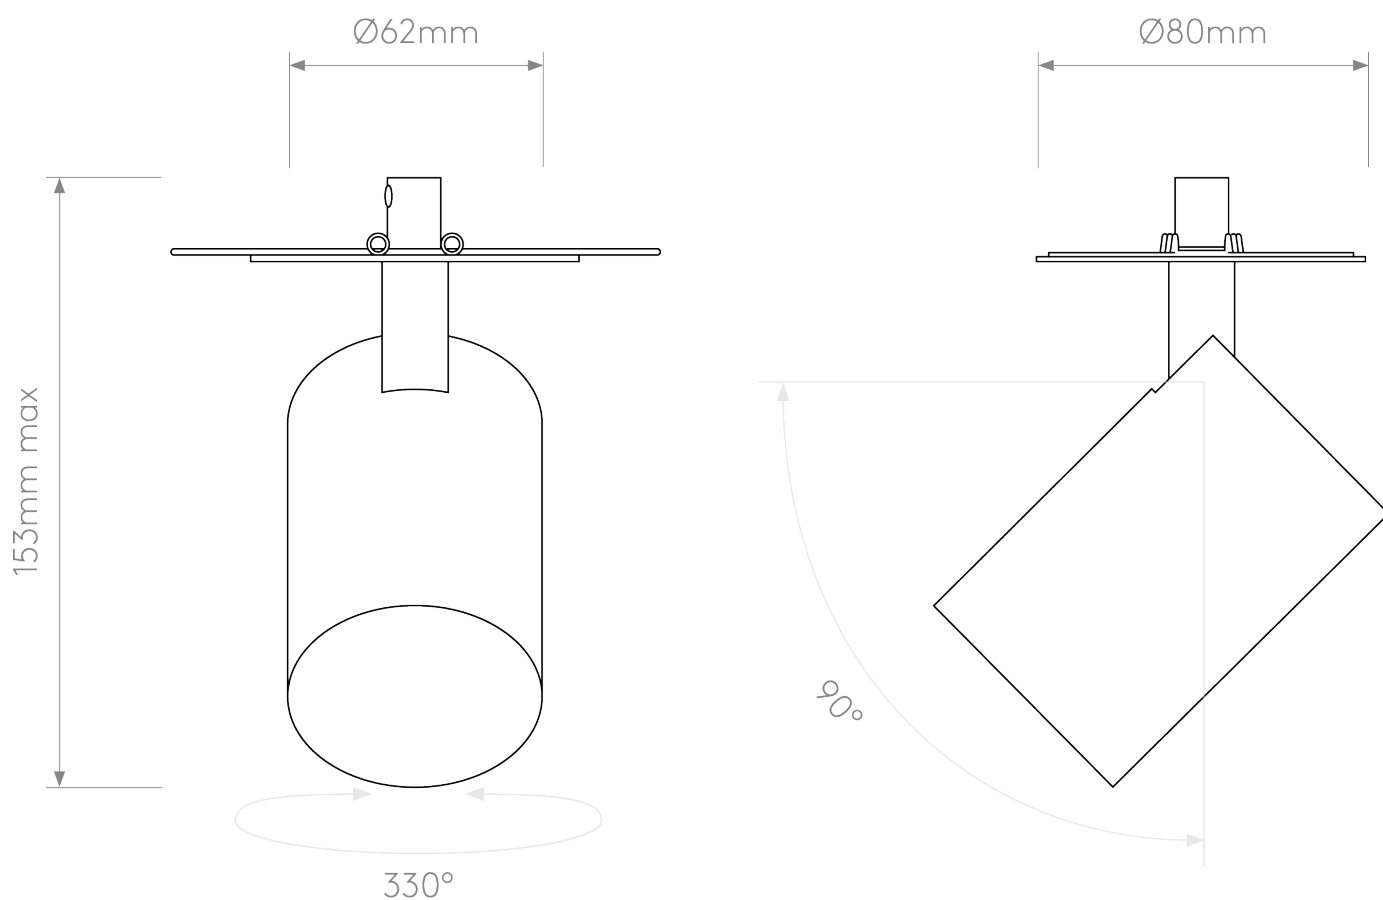

Astro Lighting - Aqua Recessed 1393007 - IP44 Matt White Spotlight

CONTACT