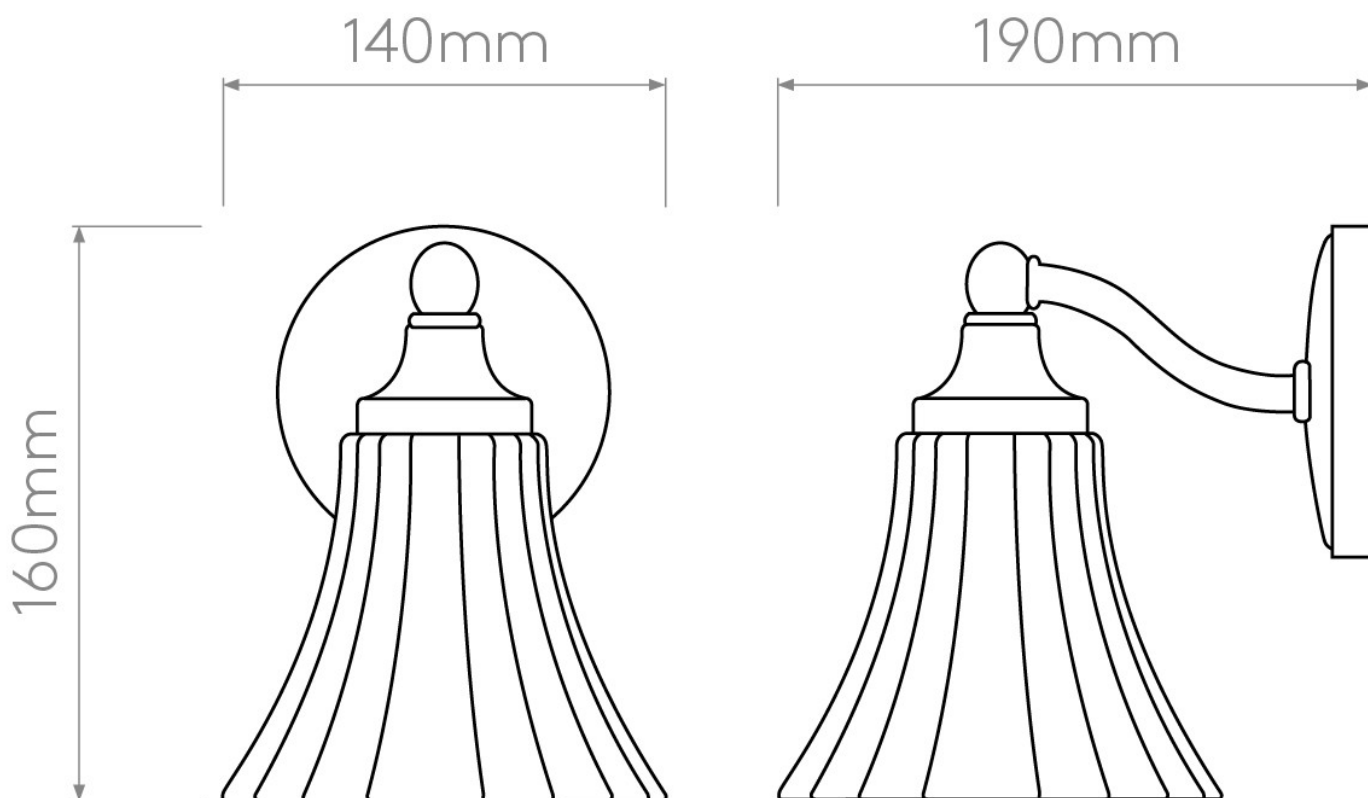

Astro Lighting - Nena 1105001 (506) - IP44 Polished Chrome Wall Light

Please note that some dimensions may vary slightly due to manufacturing tolerances, this includes cable entry and fixing holes

CONTACT