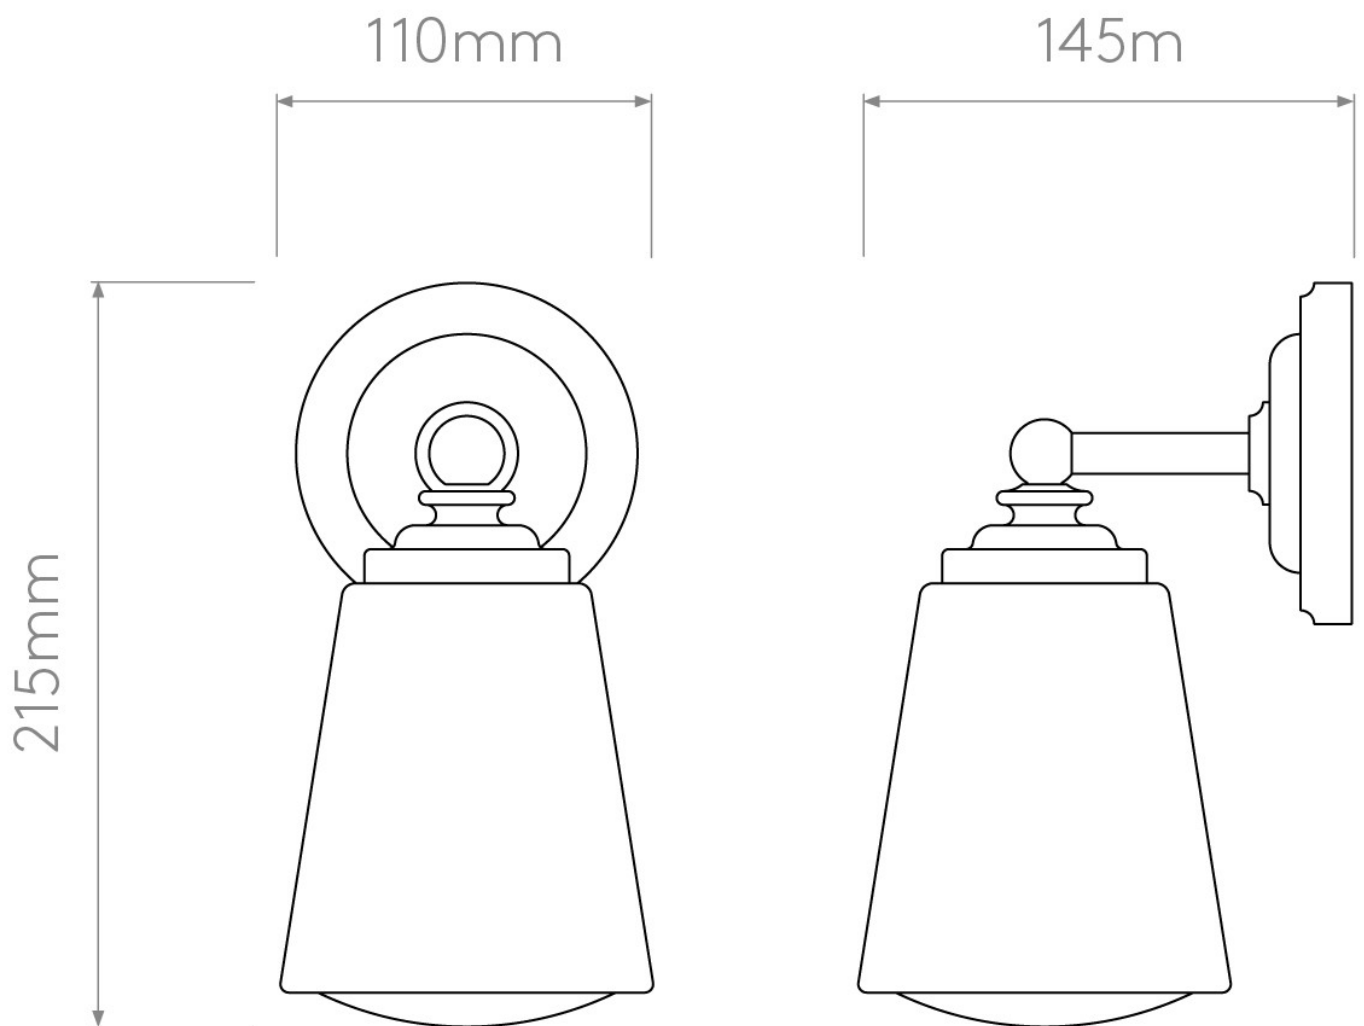

Astro Lighting - Anton 1106001 (507) - IP44 Polished Chrome Wall Light

Please note that some dimensions may vary slightly due to manufacturing tolerances, this includes cable entry and fixing holes

CONTACT