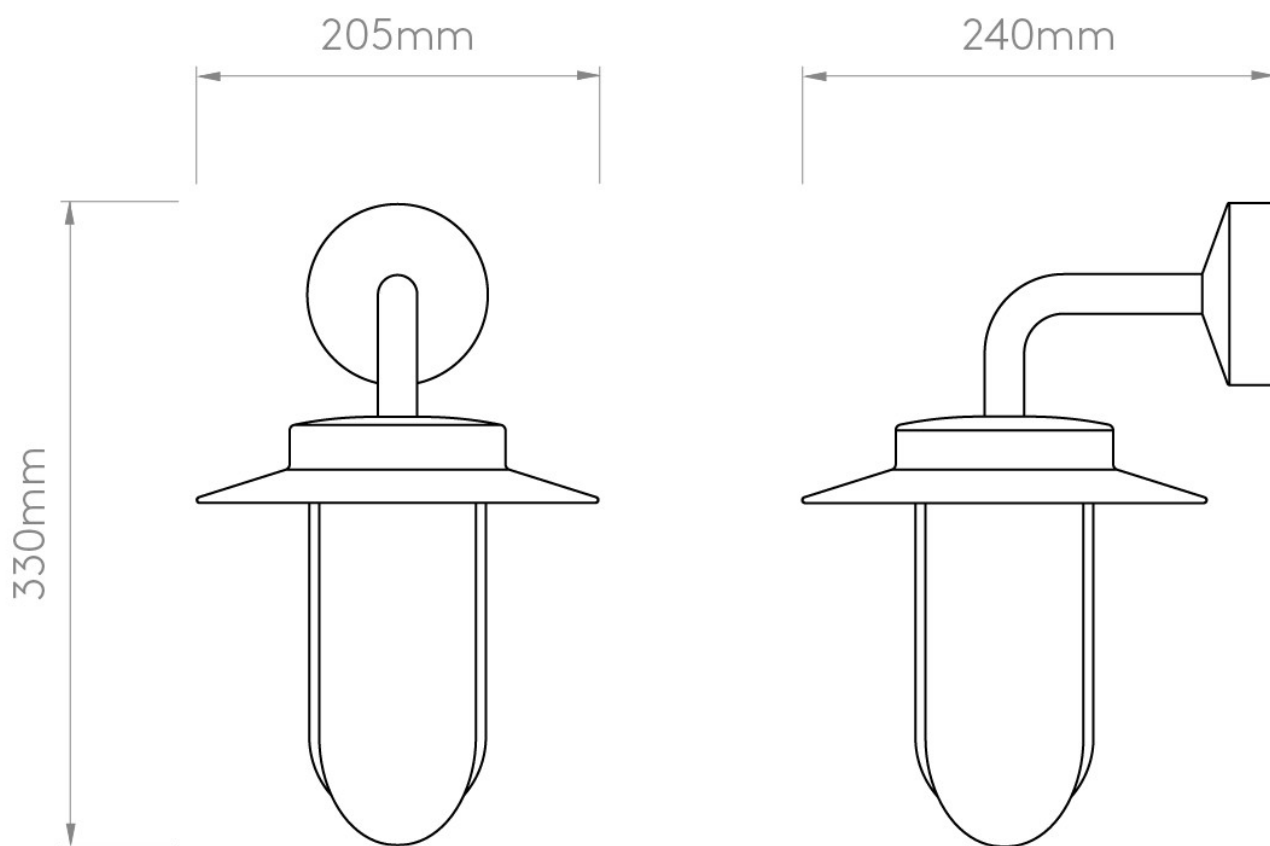

Astro Lighting - Montparnasse Wall 1096009 - IP44 Bronze Wall Light

CONTACT