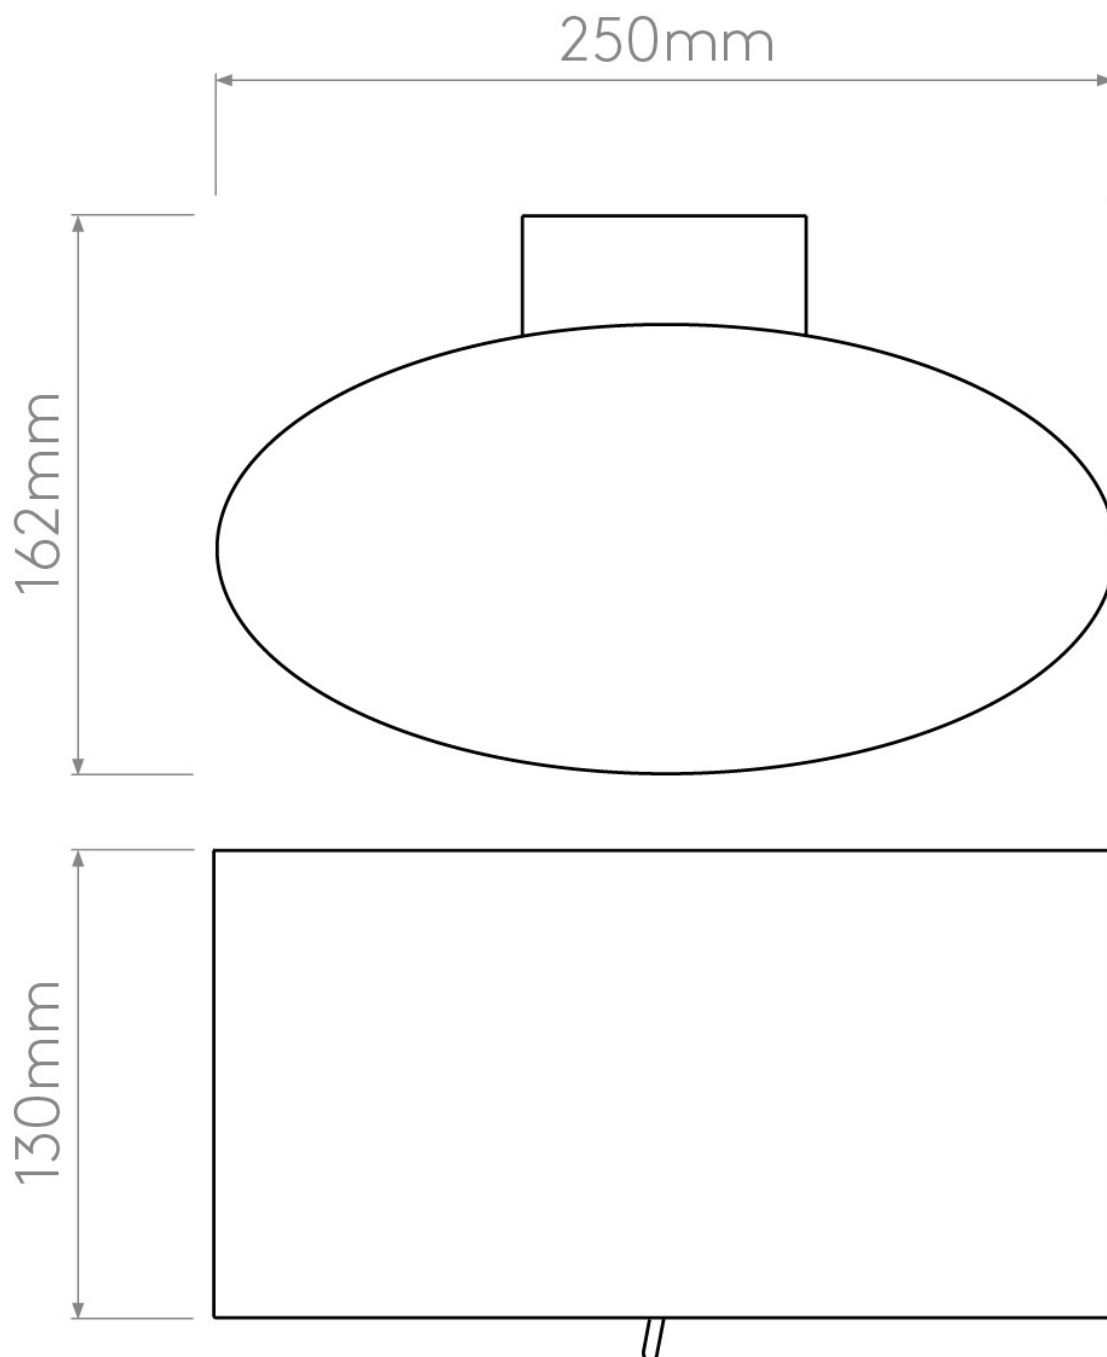

Astro Lighting - Tokyo switched 1089002 - White Glass Wall Light

**CONTACT**