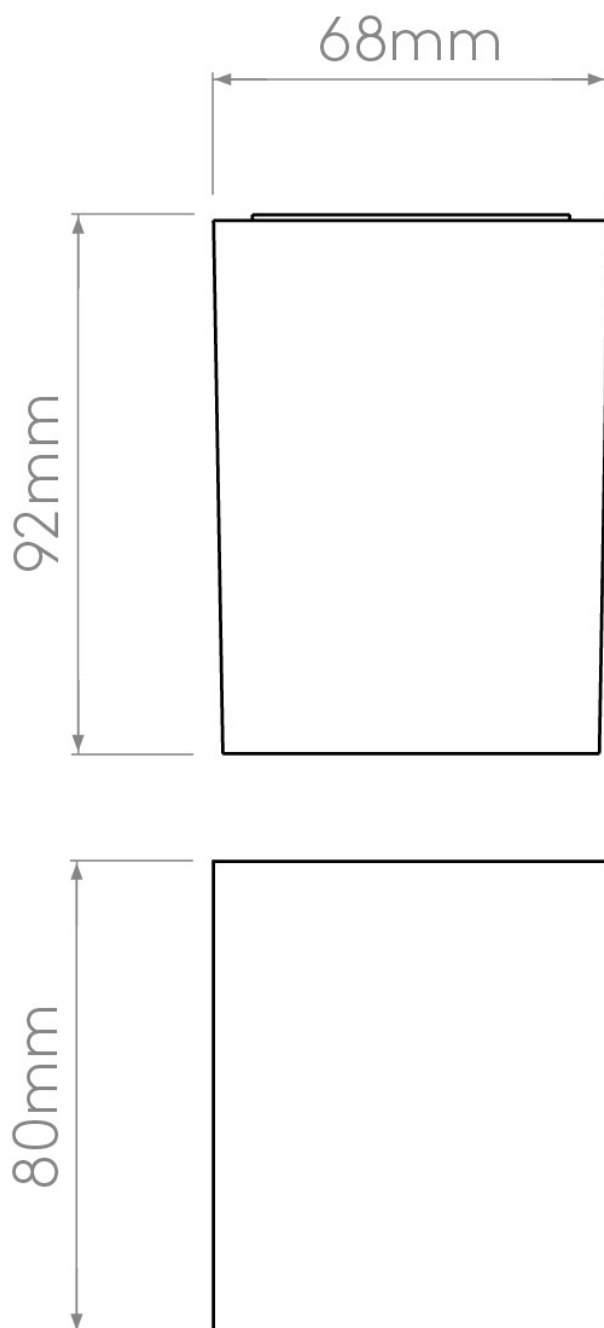

Astro Lighting - Chios 80 1310007 (8195) - IP44 Textured Grey Wall Light

Please note that some dimensions may vary slightly due to manufacturing tolerances, this includes cable entry and fixing holes

CONTACT