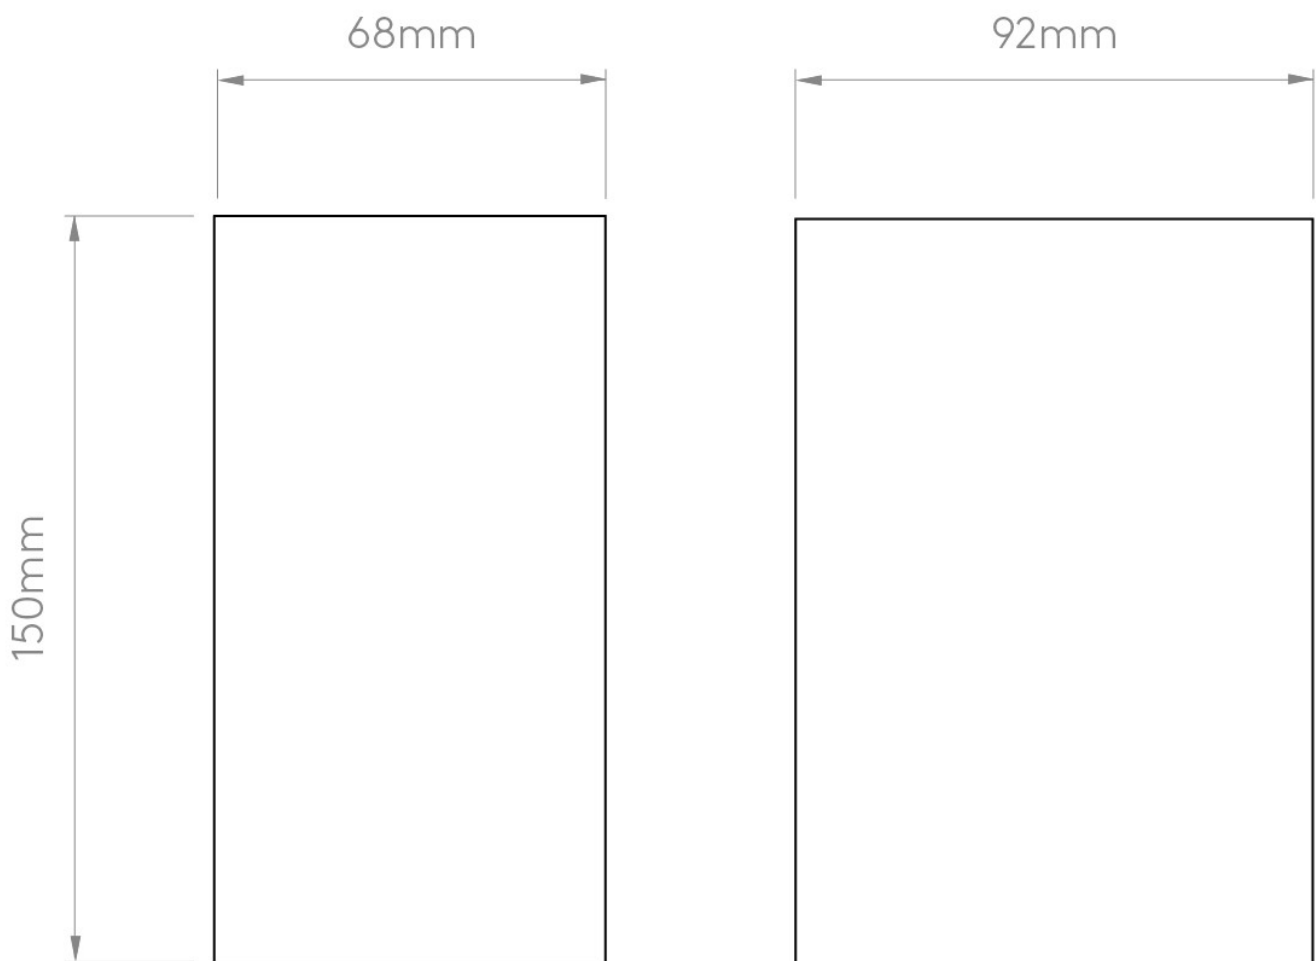

---

**Astro Lighting - Chios 150 1310008 (8196) - IP44 Textured Grey Wall Light**

---

Please note that some dimensions may vary slightly due to manufacturing tolerances, this includes cable entry and fixing holes