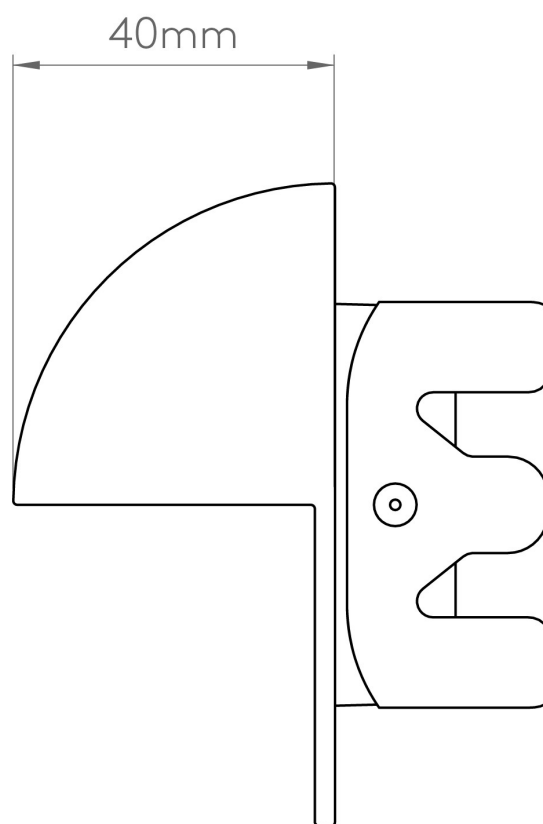

Astro Lighting - Tivola LED 1338009 - IP65 Textured Grey Marker Light

CONTACT