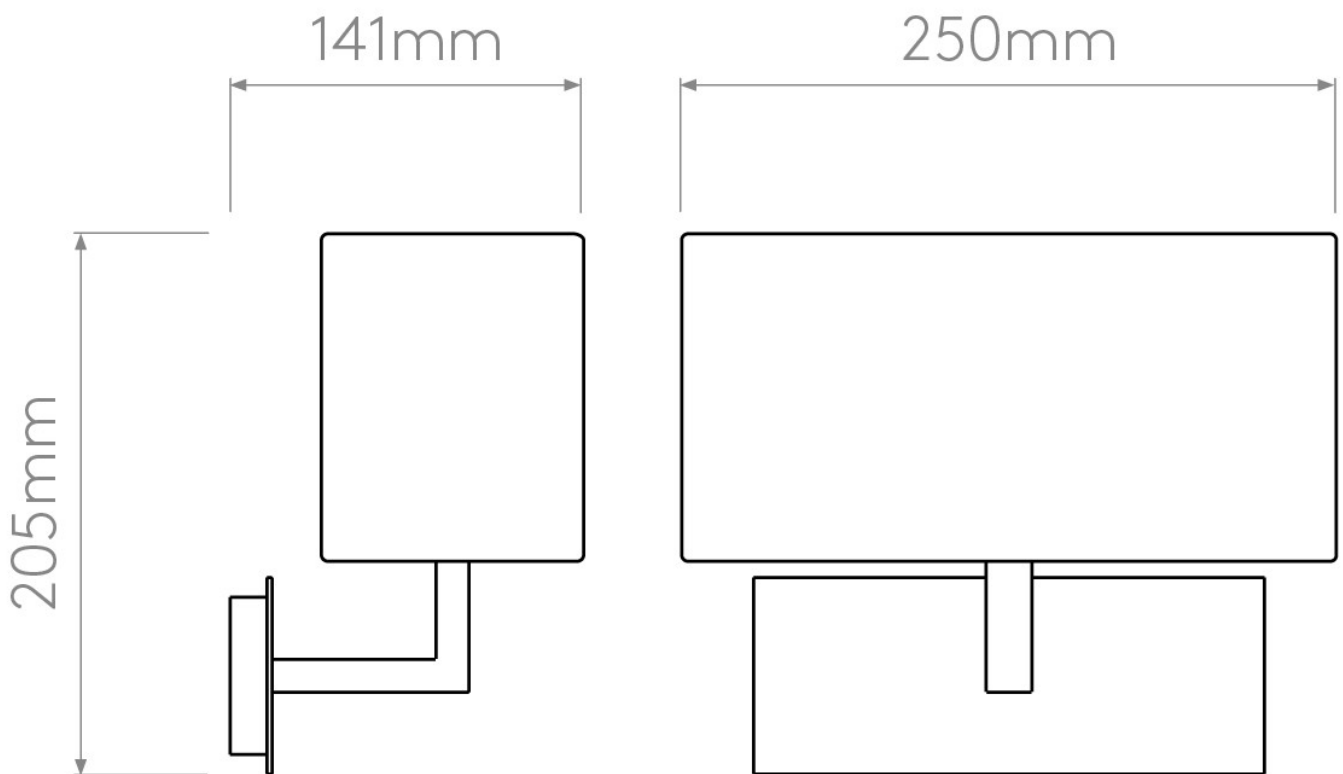

Astro Lighting - Park Lane 1080044 - Bronze Wall Light with White Shade

CONTACT