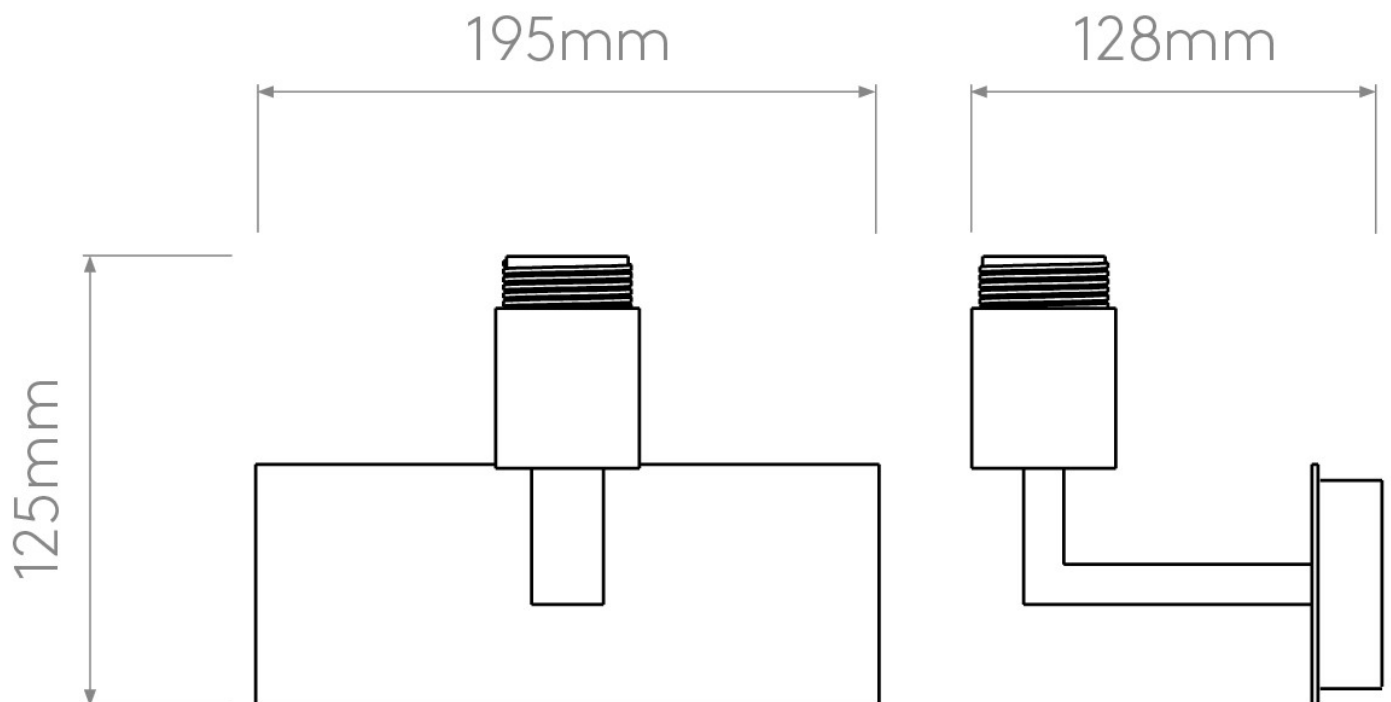

Astro Lighting - Park Lane Grande 1080045 (8215) - Bronze Wall Light

Please note that some dimensions may vary slightly due to manufacturing tolerances, this includes cable entry and fixing holes

CONTACT