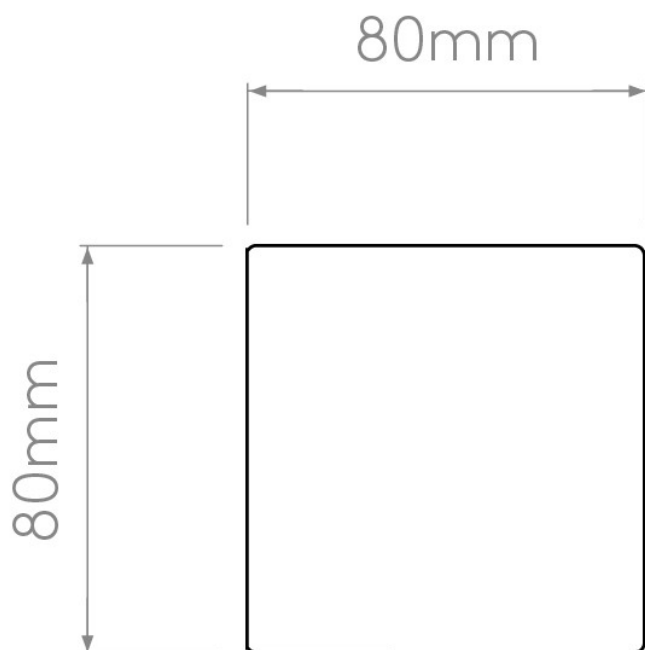

Astro Lighting - Cube 1140001 (635) - IP44 Polished Chrome Wall Light

Please note that some dimensions may vary slightly due to manufacturing tolerances, this includes cable entry and fixing holes

CONTACT