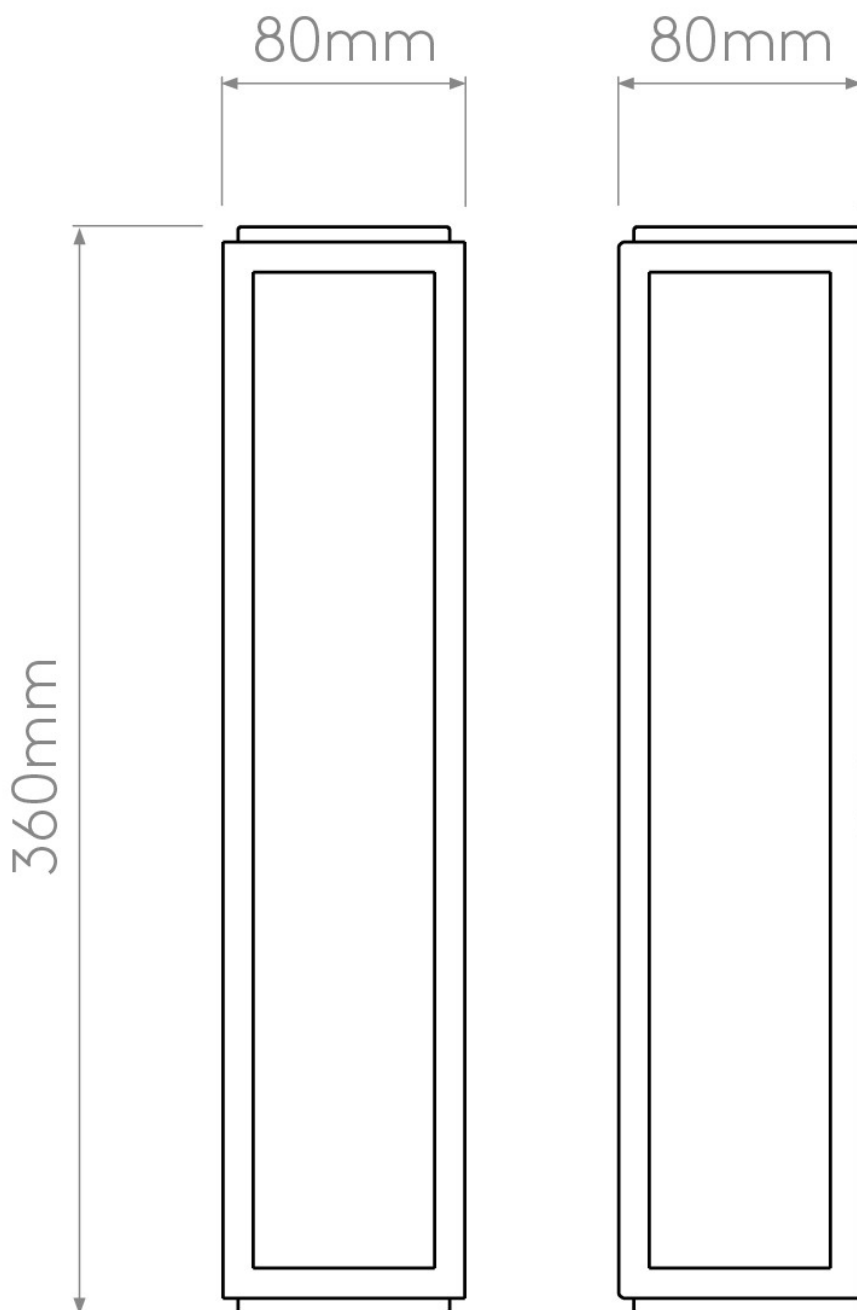

---

**Astro Lighting - Mashiko 360 Classic 1121055 (8224) - IP44 Bronze Wall Light**

---

Please note that some dimensions may vary slightly due to manufacturing tolerances, this includes cable entry and fixing holes