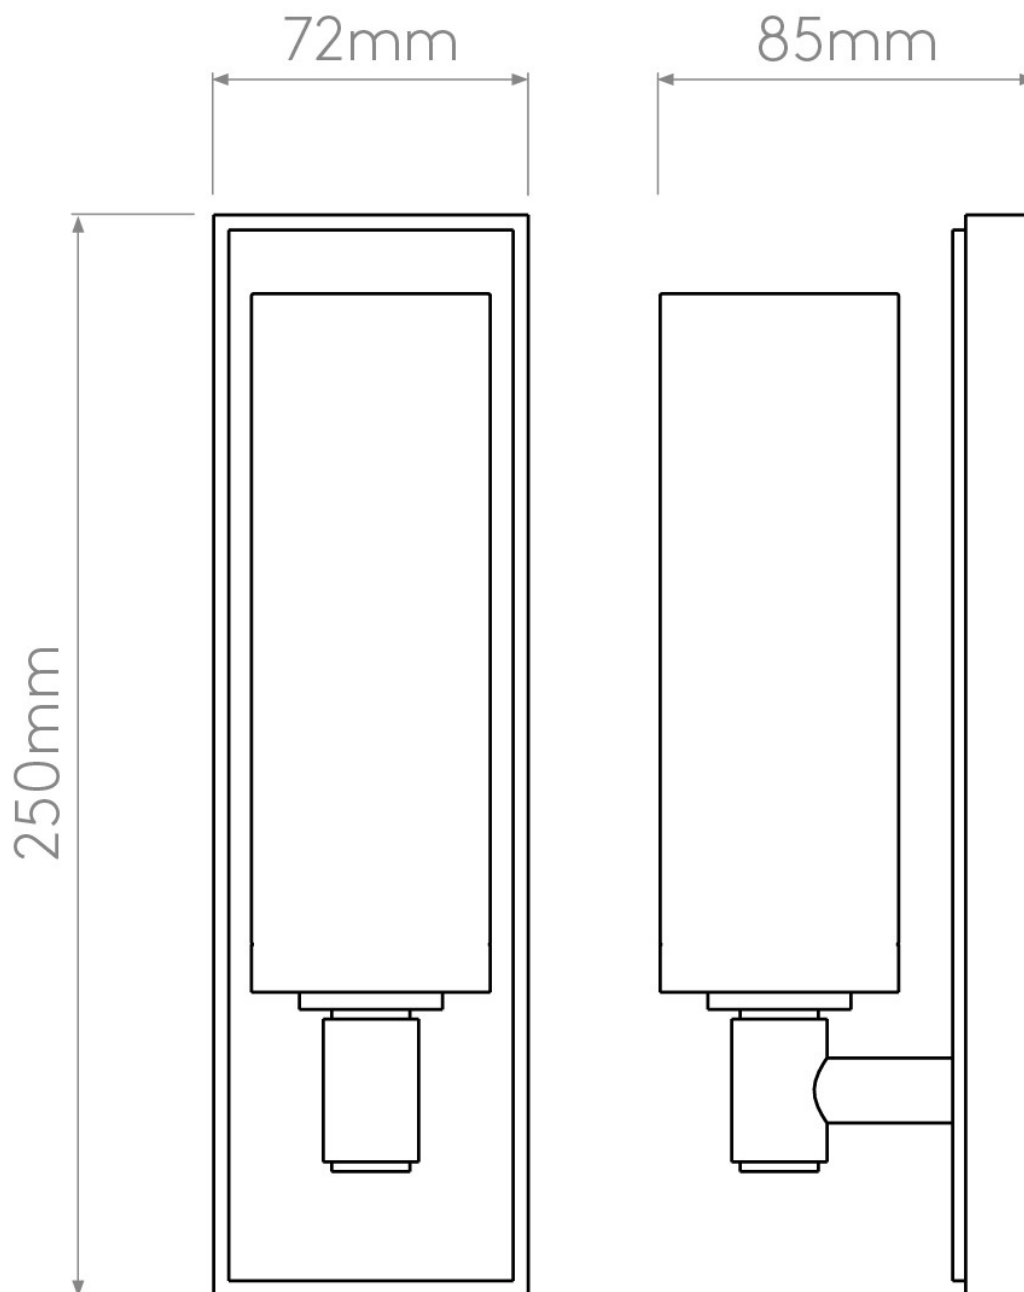

Astro Lighting - Verona 1147001 (655) - IP44 Polished Chrome Wall Light

Please note that some dimensions may vary slightly due to manufacturing tolerances, this includes cable entry and fixing holes

CONTACT