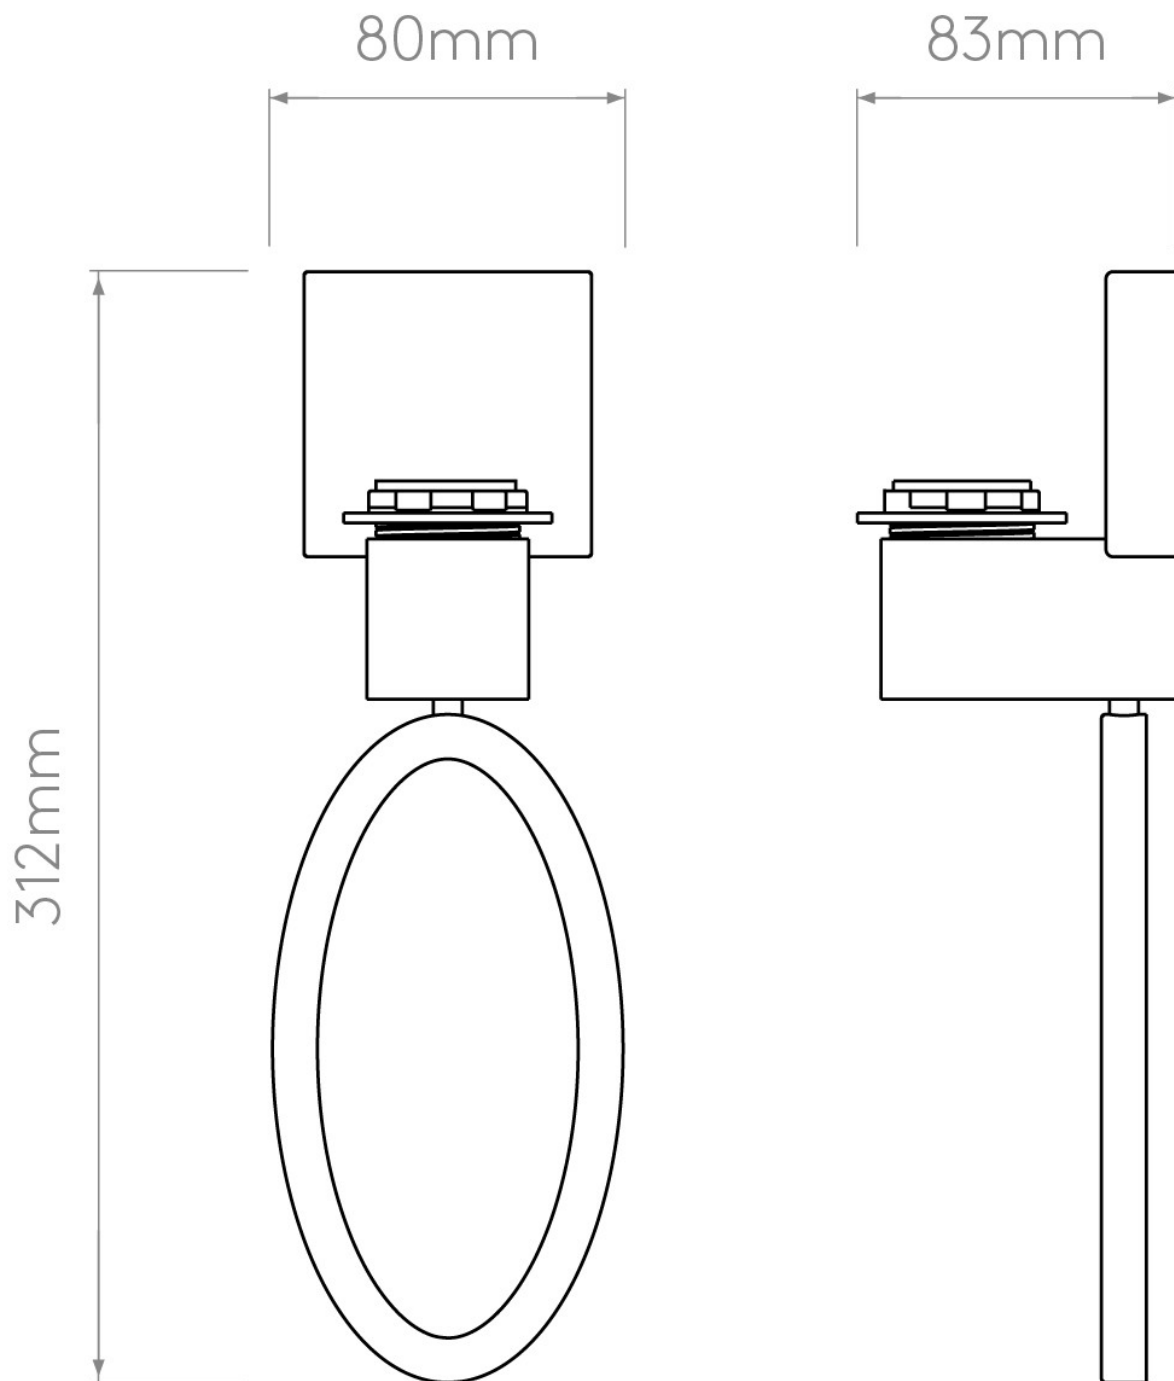

Astro Lighting - Lima 1318009 (8235) - Bronze Wall Light

Please note that some dimensions may vary slightly due to manufacturing tolerances, this includes cable entry and fixing holes

CONTACT