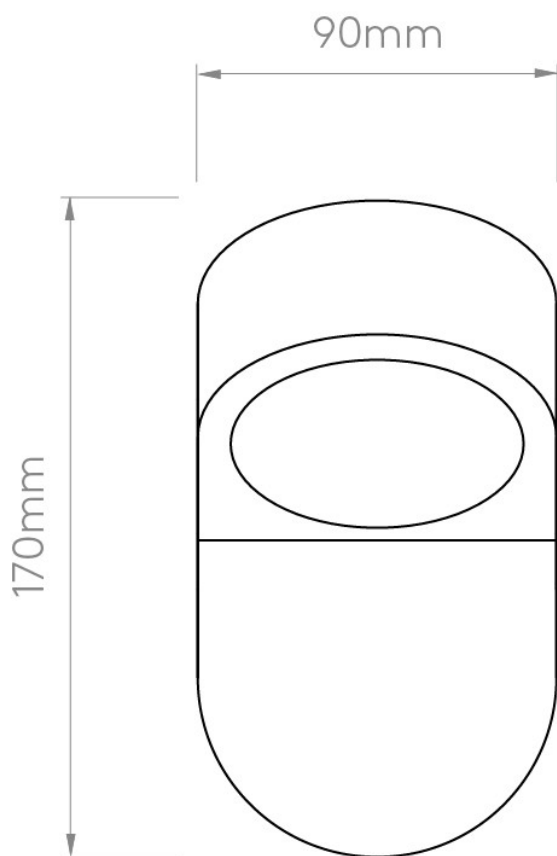

Astro Lighting - Soprano Wall 1131004 - IP44 Textured Black Wall Light

**CONTACT**