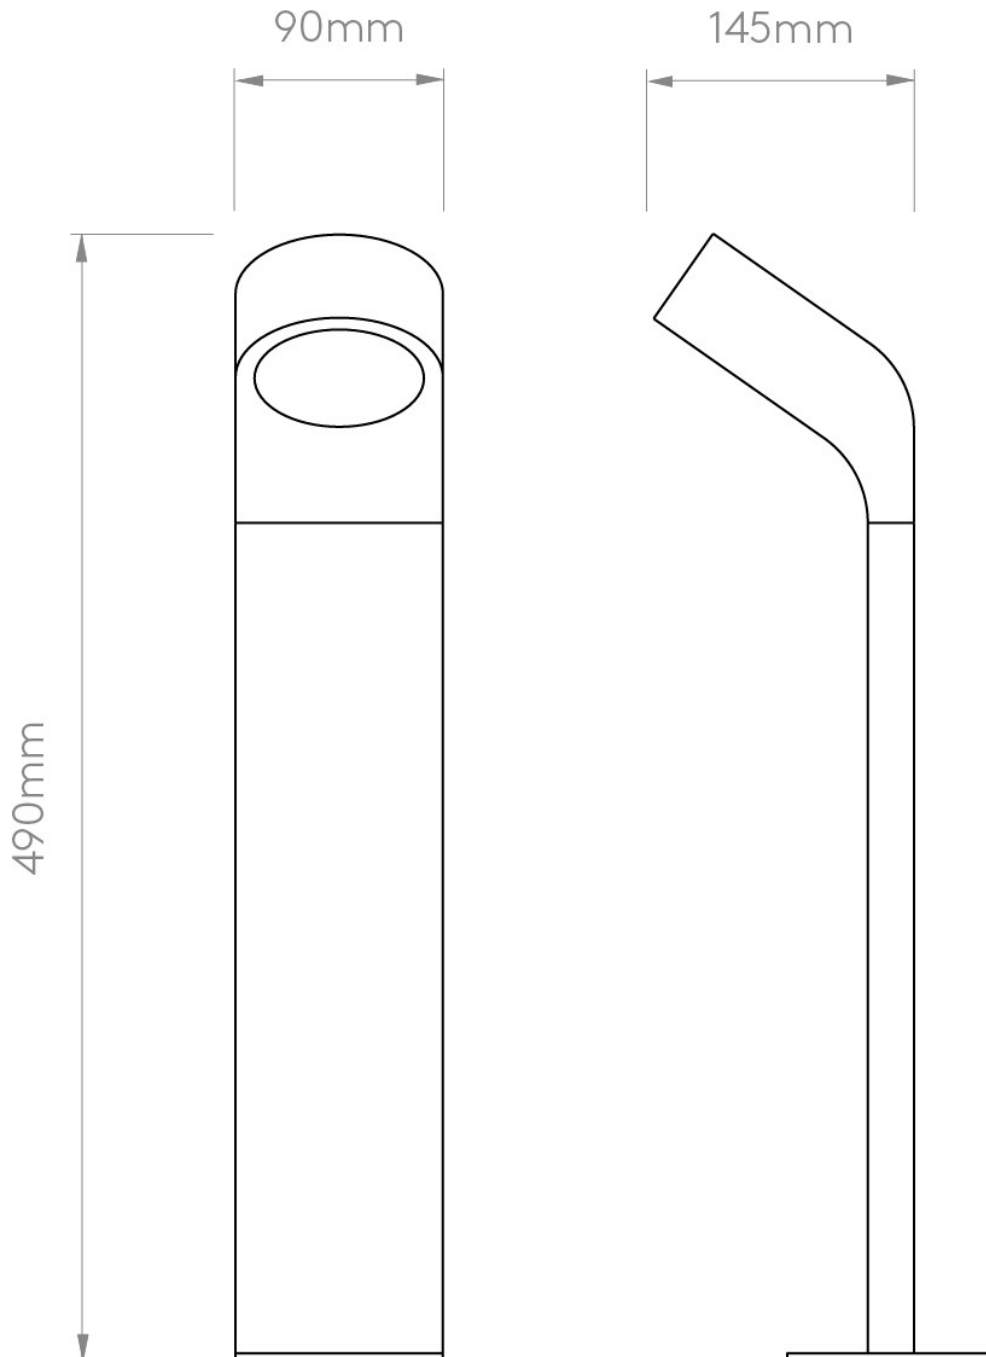

Astro Lighting - Soprano 1131006 - IP44 Textured Black Bollard

CONTACT