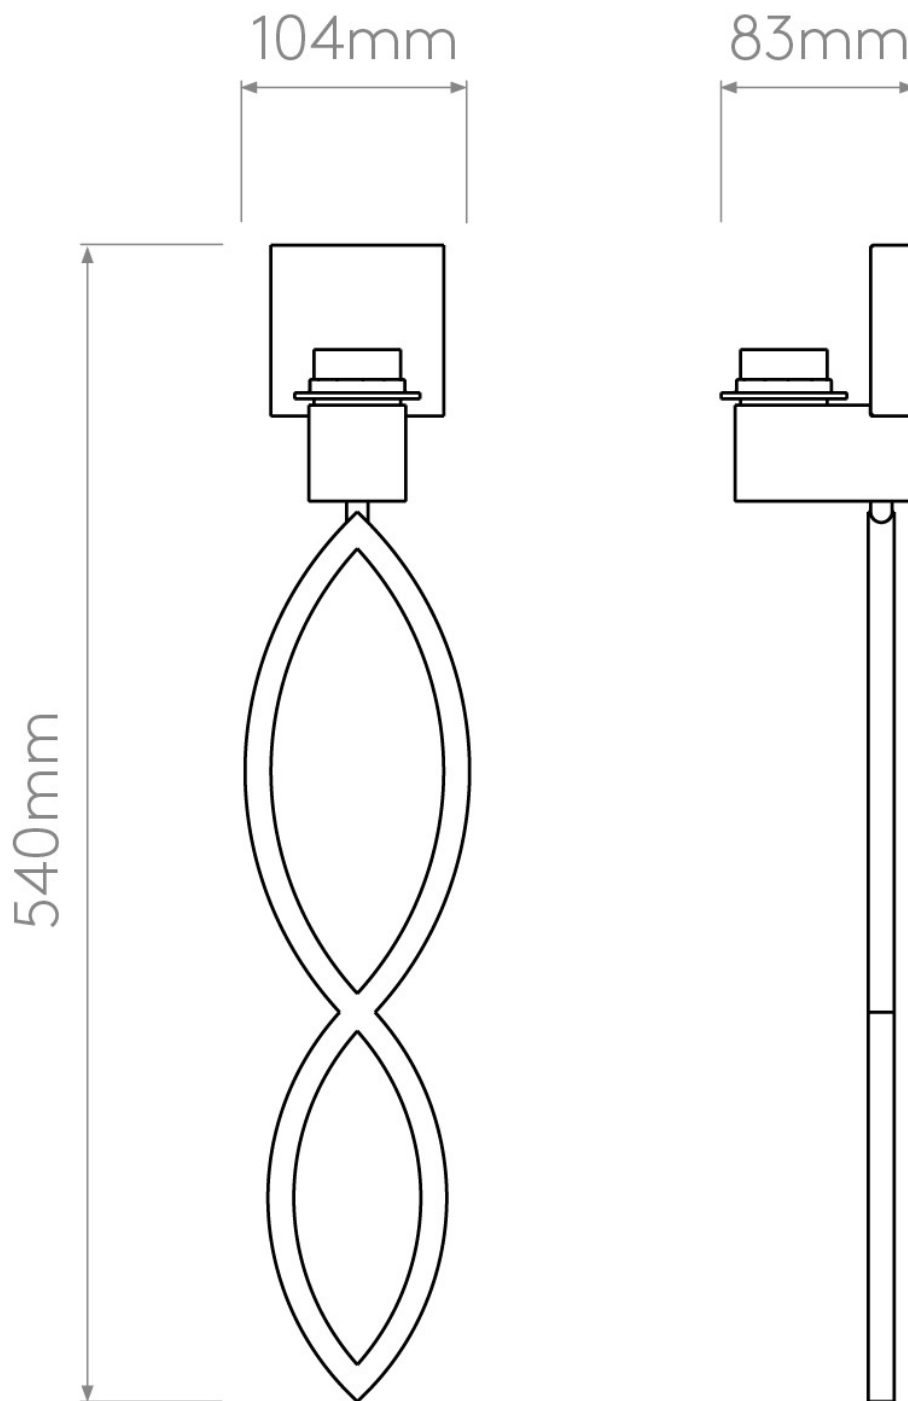

Astro Lighting - Caserta 1349010 (8260) - Bronze Wall Light

Please note that some dimensions may vary slightly due to manufacturing tolerances, this includes cable entry and fixing holes

CONTACT