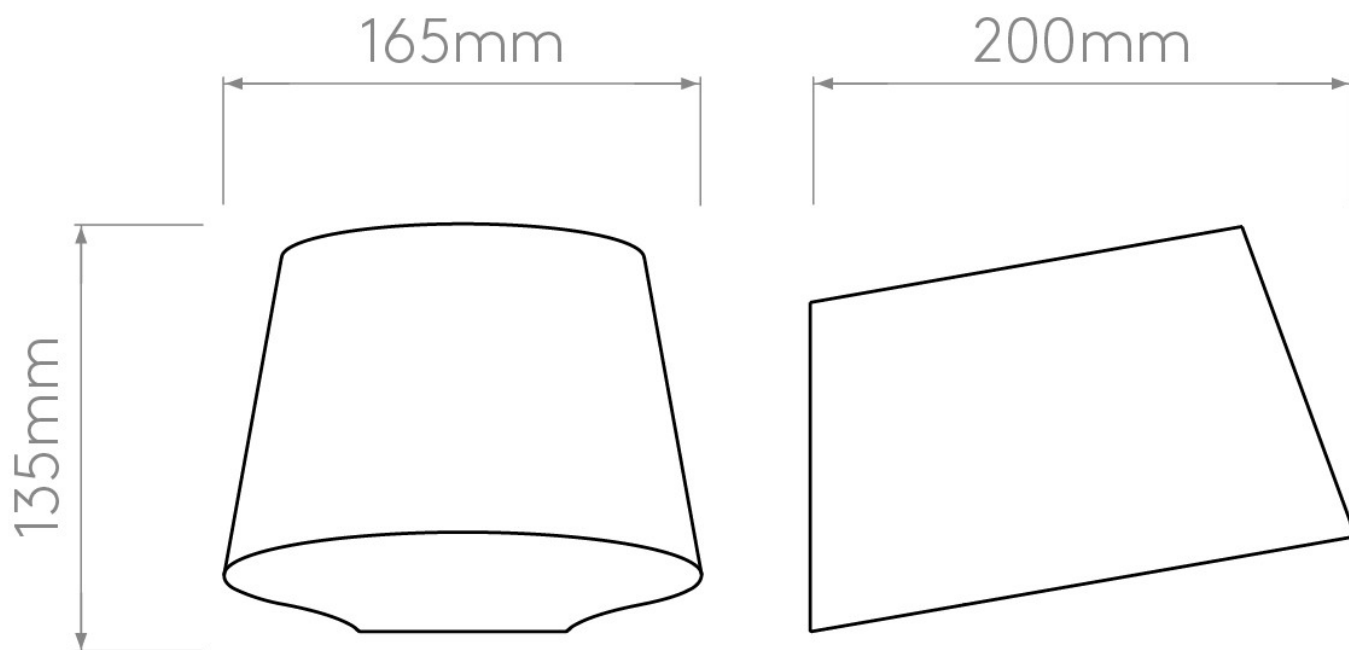

Astro Lighting - Koza 1155001 - Plaster Wall Light

CONTACT