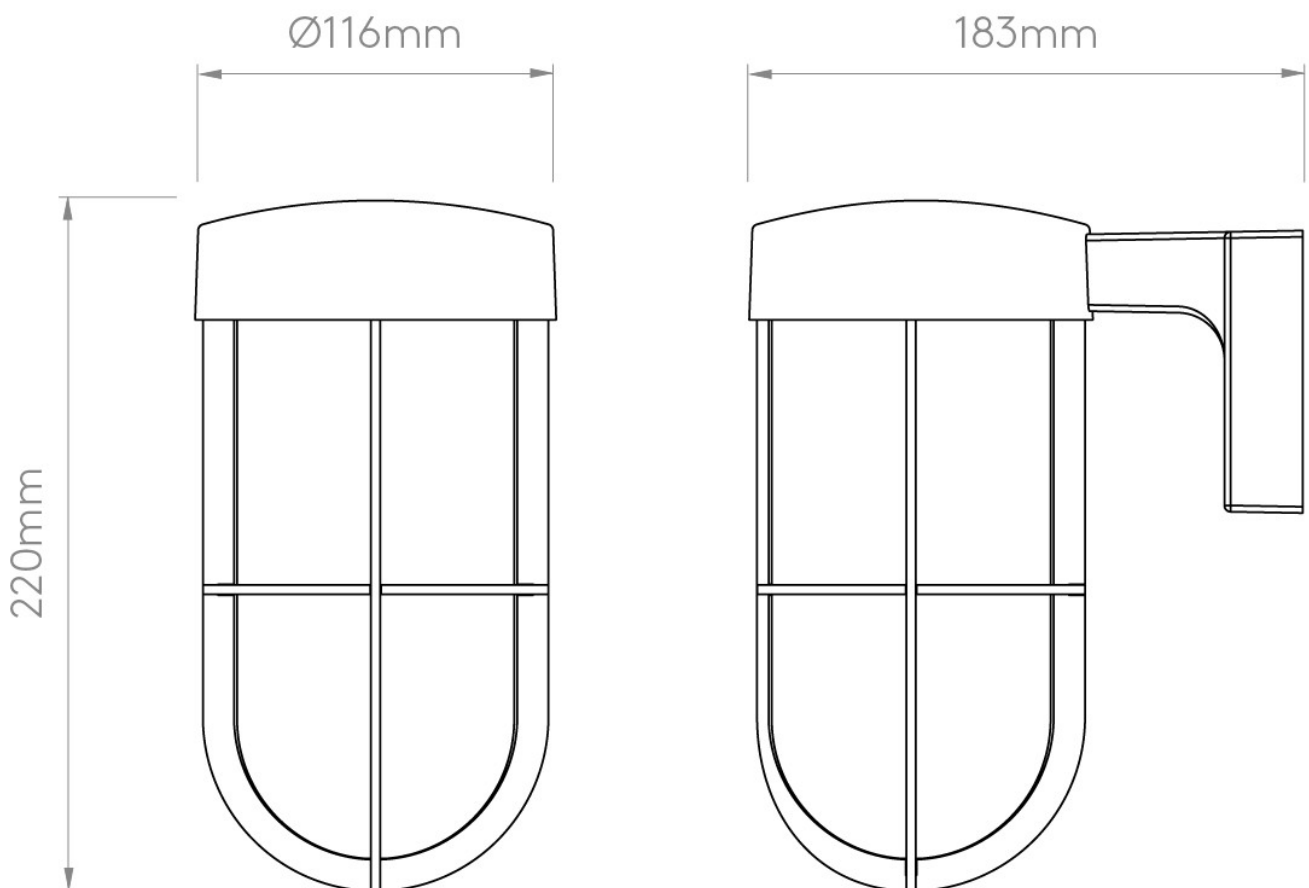

Astro Lighting - Cabin Wall Frosted 1368026 (8276) - IP44 Bronze Wall Light

Please note that some dimensions may vary slightly due to manufacturing tolerances, this includes cable entry and fixing holes