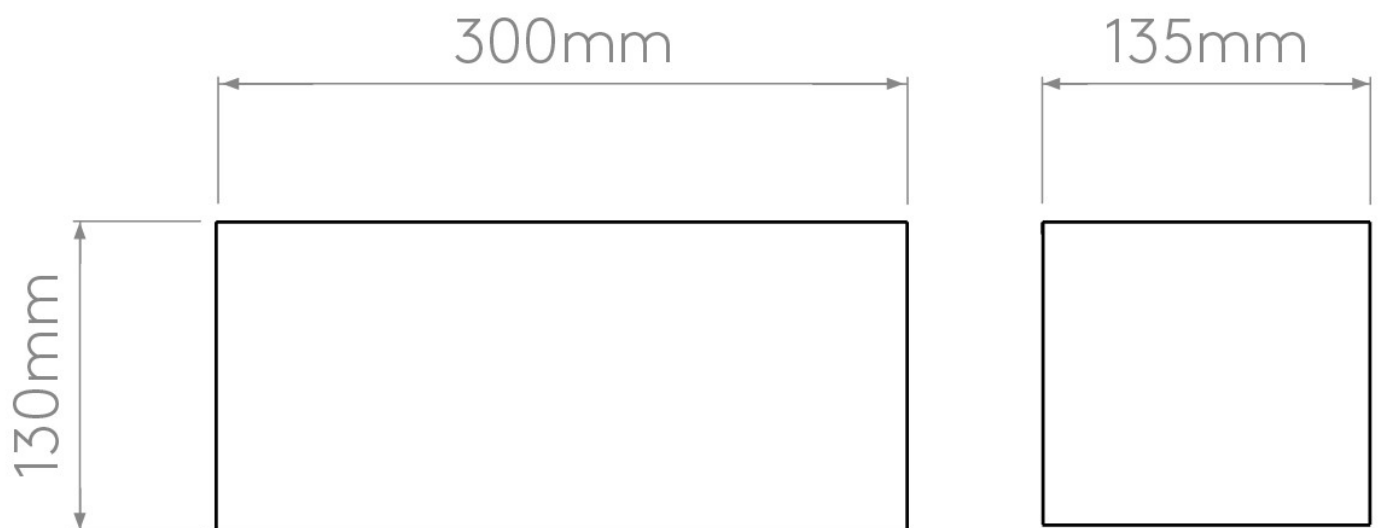

Astro Lighting - Ashino Wide 1166002 (767) - White Fabric Wall Light

Please note that some dimensions may vary slightly due to manufacturing tolerances, this includes cable entry and fixing holes

CONTACT