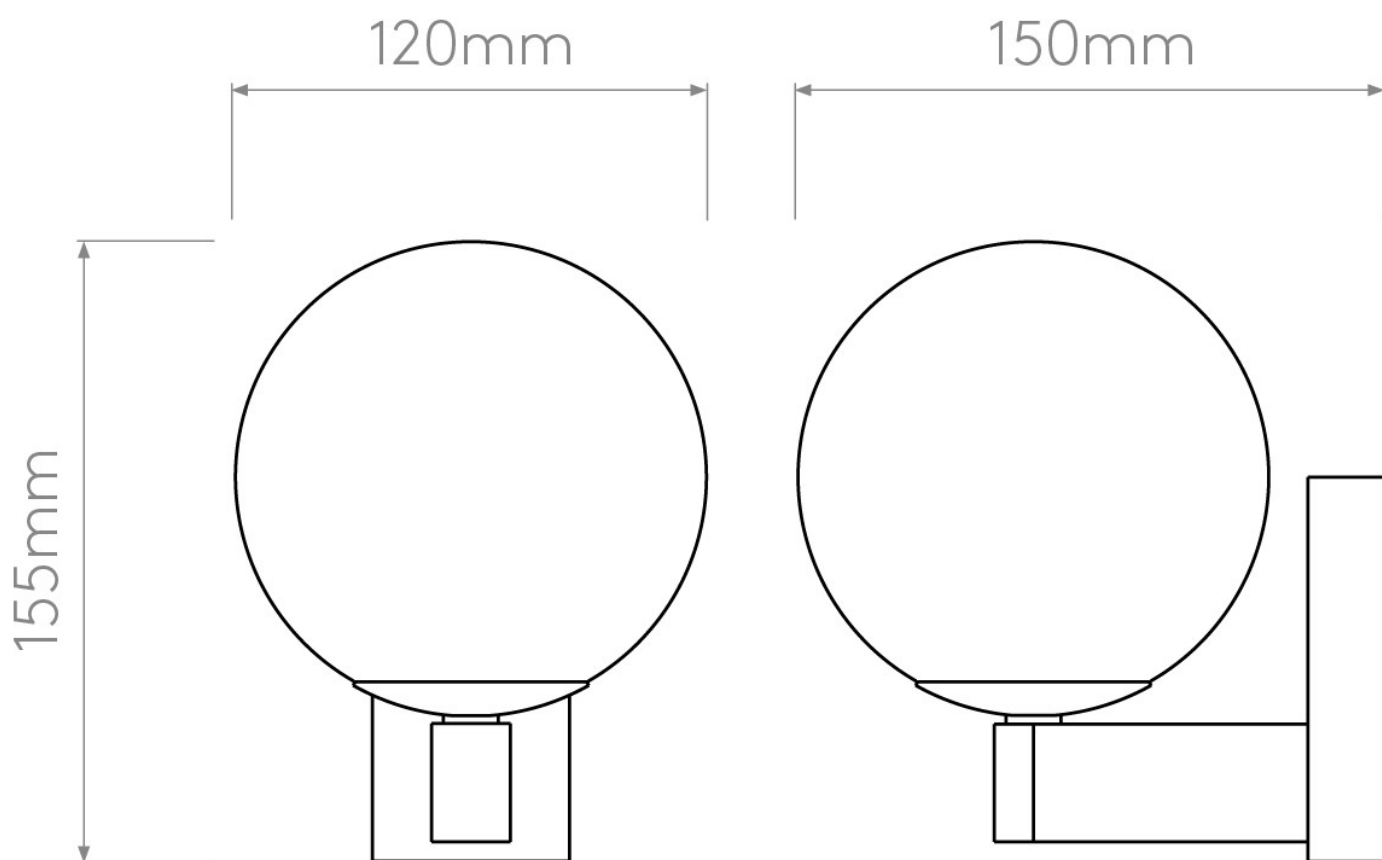

**Astro Lighting - Sagara 1168001 (774) - IP44 Polished Chrome Wall Light**

Please note that some dimensions may vary slightly due to manufacturing tolerances, this includes cable entry and fixing holes