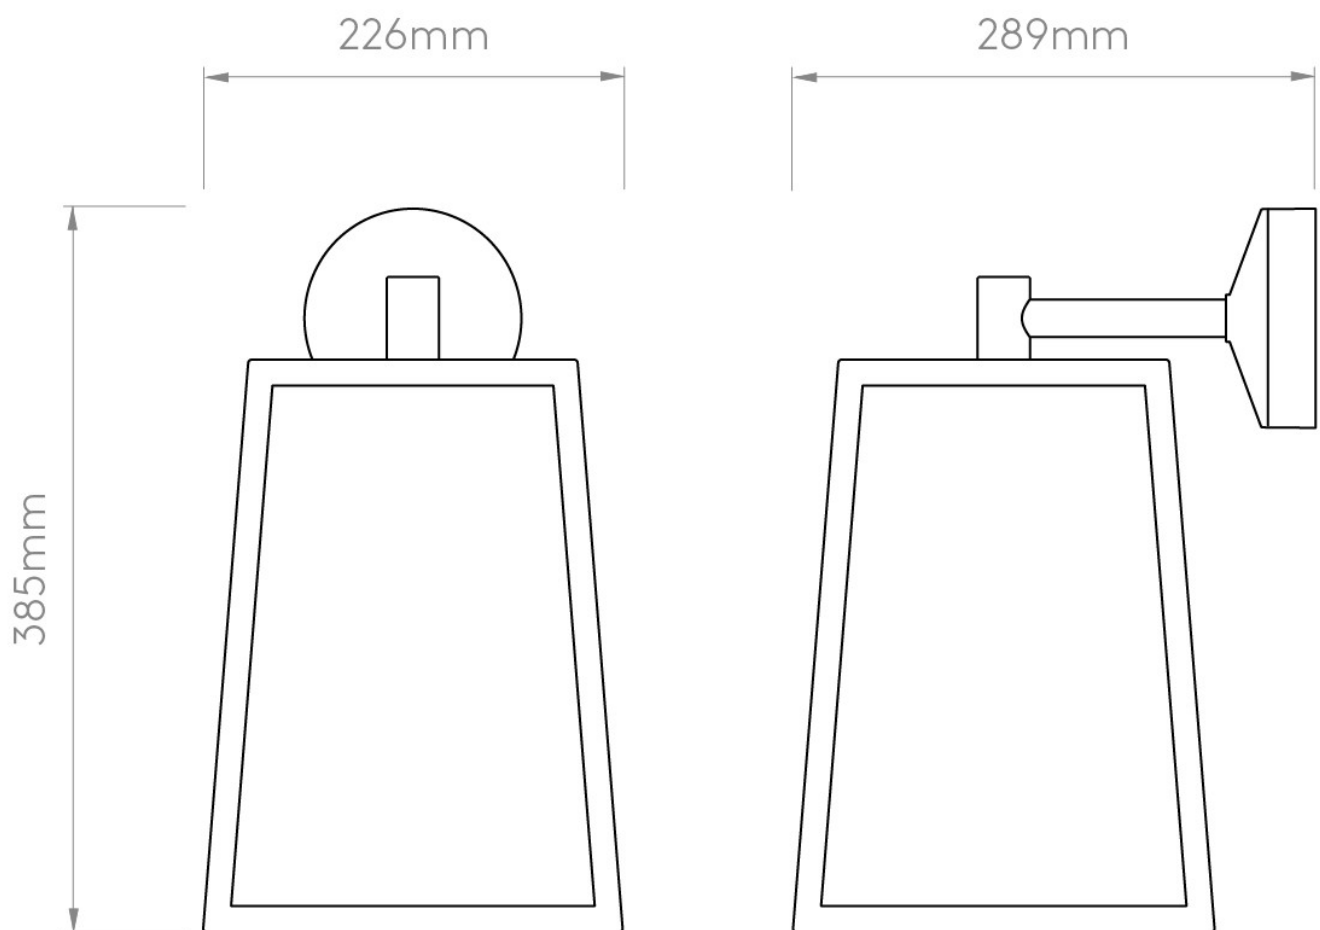

Astro Lighting - Calvi Wall 305 1306011 (8312) - Textured Black Wall Light

Please note that some dimensions may vary slightly due to manufacturing tolerances, this includes cable entry and fixing holes