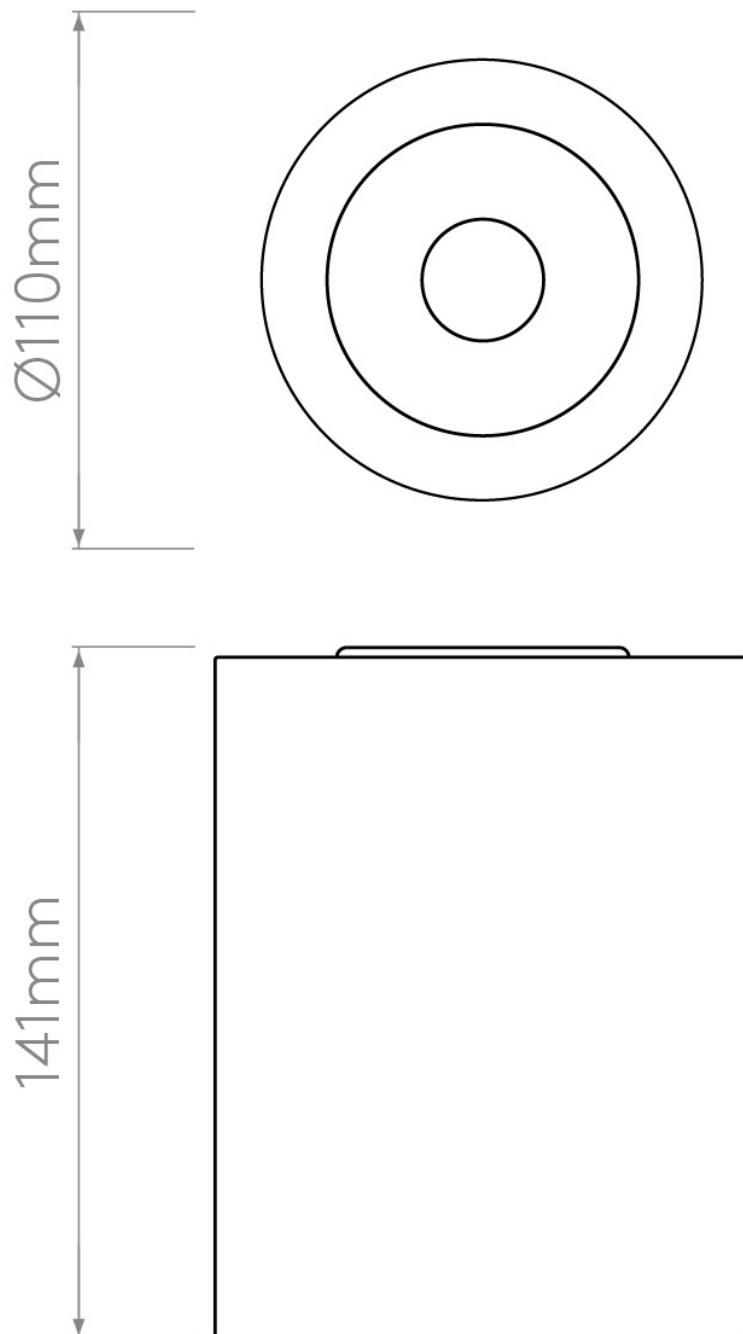

**Astro Lighting - Kos Round 1326014 (8317) - Coastal IP44 Concrete Ceiling Light**

Please note that some dimensions may vary slightly due to manufacturing tolerances, this includes cable entry and fixing holes