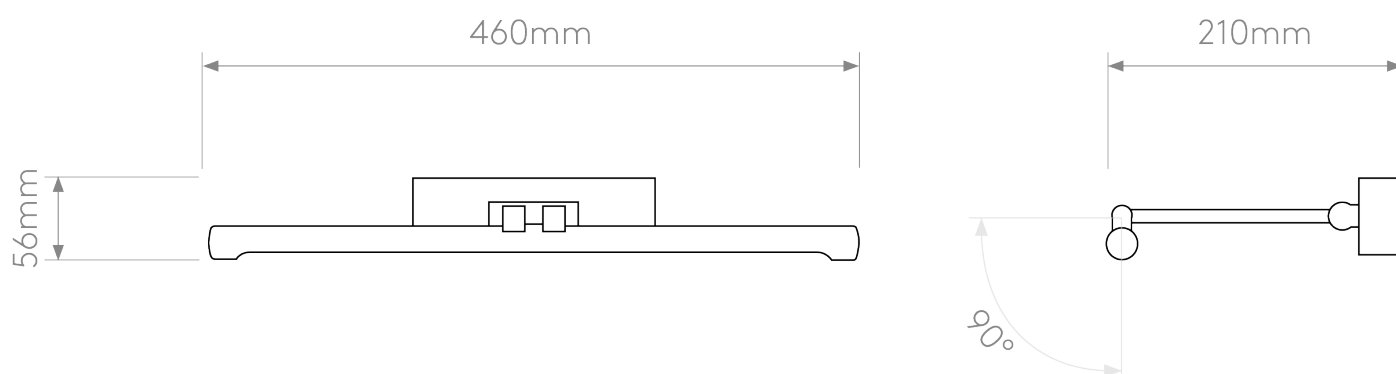

Astro Lighting - Goya 460 LED 1115007 - Brushed Nickel Picture Light

**CONTACT**