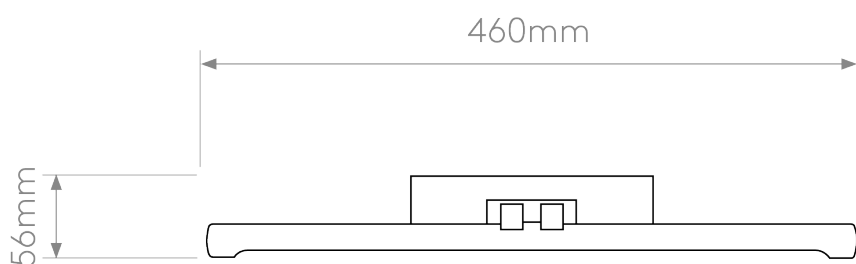

Astro Lighting - Goya 460 LED 1115008 - Polished Chrome Picture Light

CONTACT