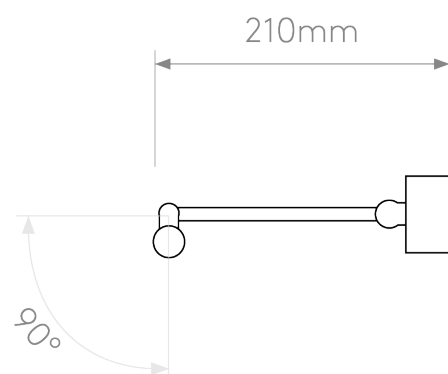

Astro Lighting - Goya 460 LED 1115008 - Polished Chrome Picture Light

CONTACT