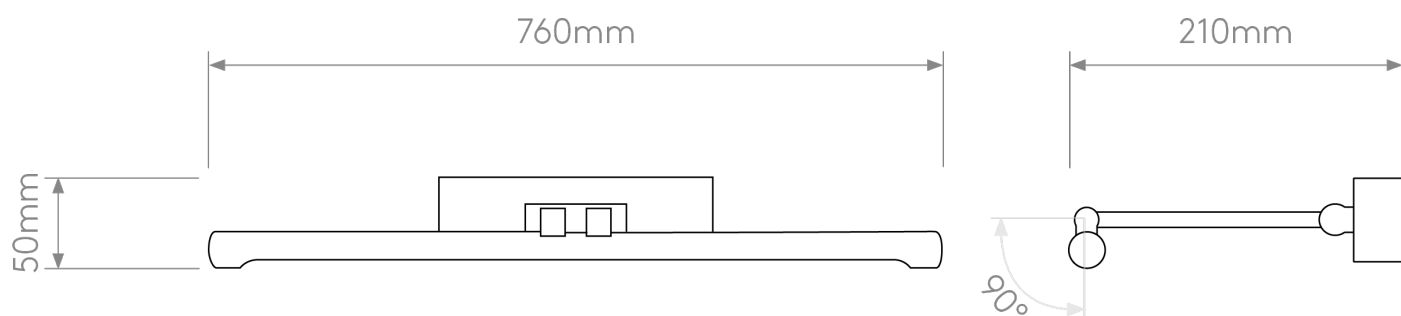

Astro Lighting - Goya 760 LED 1115009 - Brushed Nickel Picture Light

CONTACT