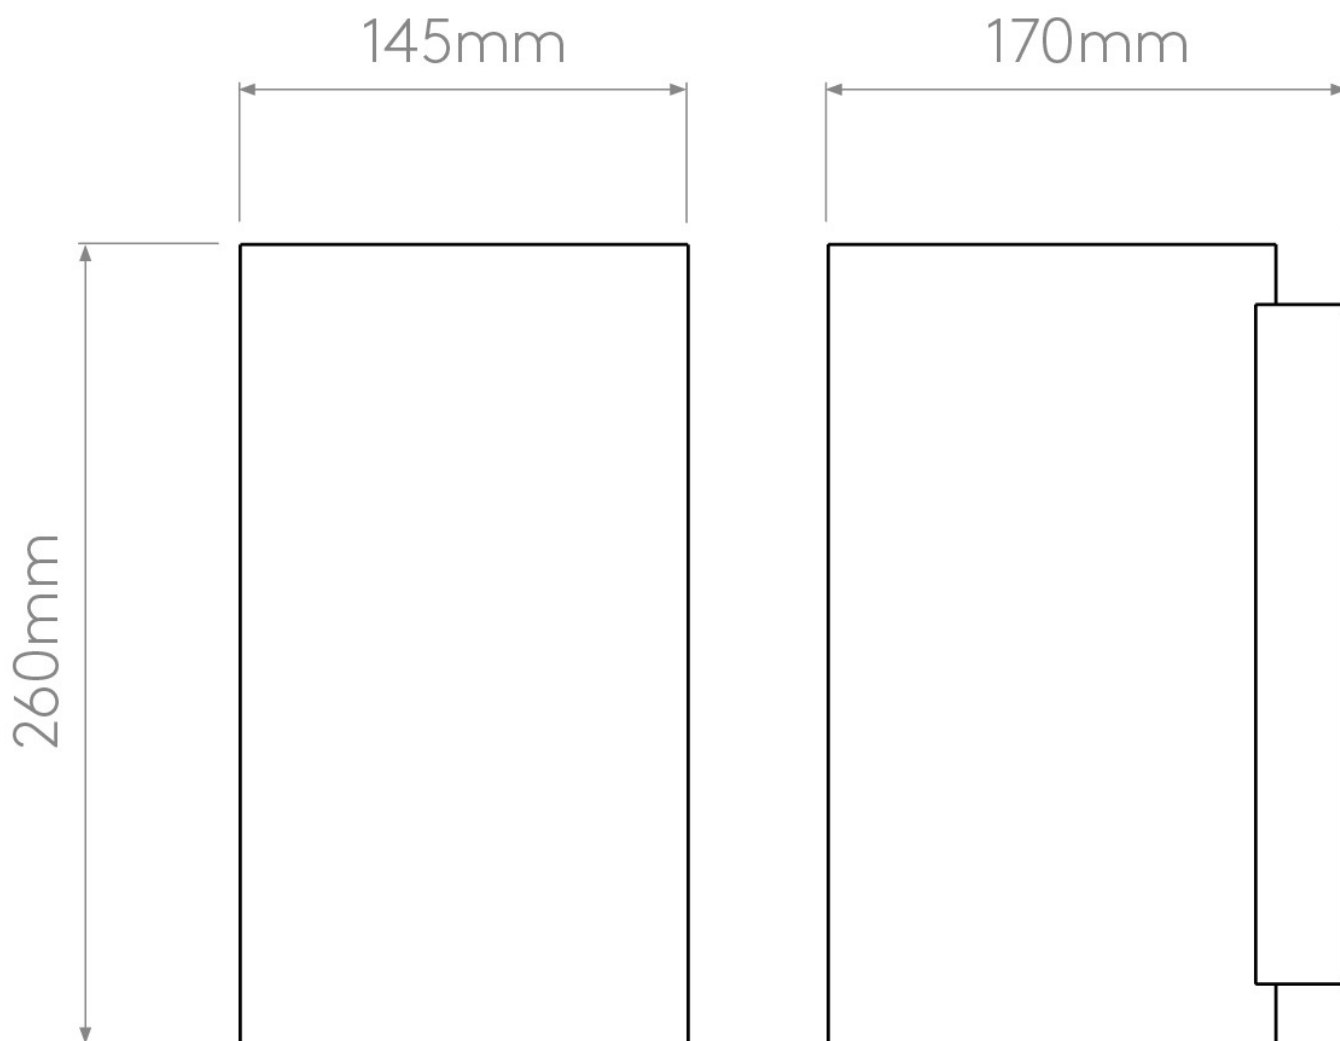

---

**Astro Lighting - Cyl 260 1186002 (884) - White Glass Wall Light**

---

Please note that some dimensions may vary slightly due to manufacturing tolerances, this includes cable entry and fixing holes

**CONTACT**