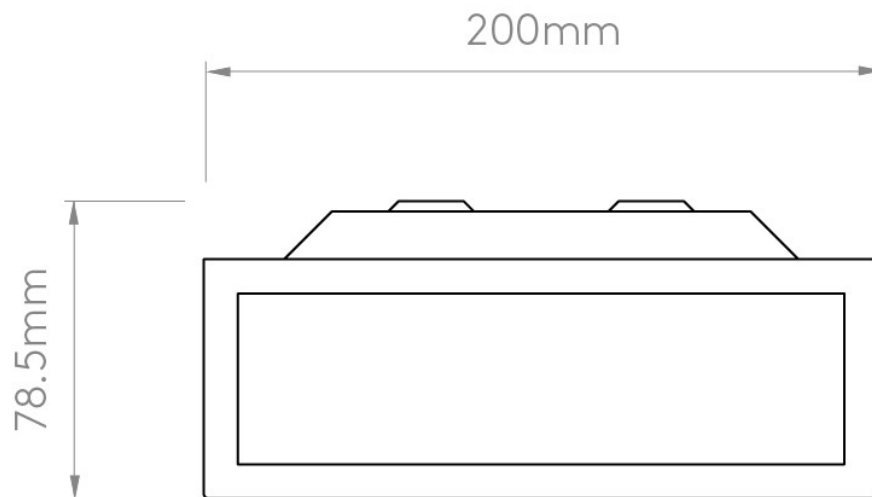

**Astro Lighting - Mashiko 200 Square 1121009 (890) - IP44 Polished Chrome Ceiling Light**

Please note that some dimensions may vary slightly due to manufacturing tolerances, this includes cable entry and fixing holes