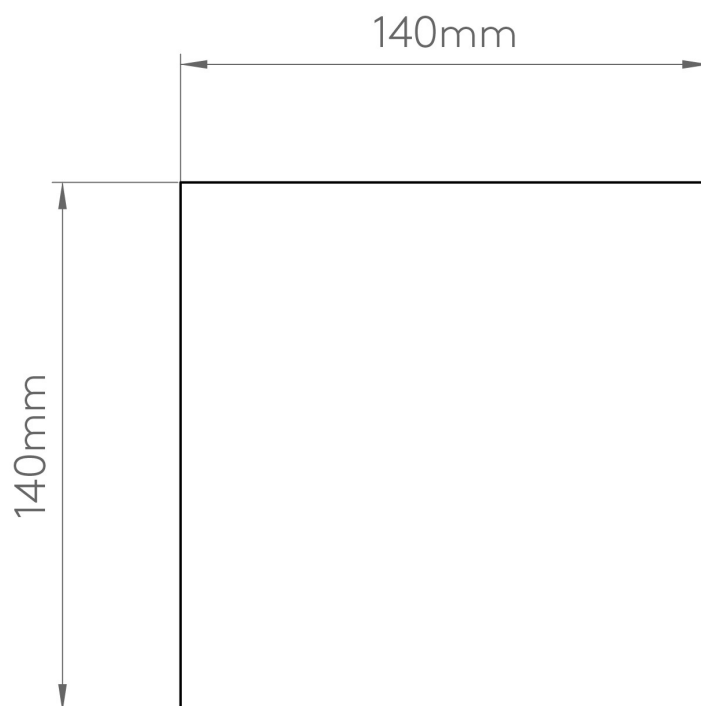

**Astro Lighting - Pienza 140 1196001 (917) - Plaster Wall Light**

Please note that some dimensions may vary slightly due to manufacturing tolerances, this includes cable entry and fixing holes

**CONTACT**