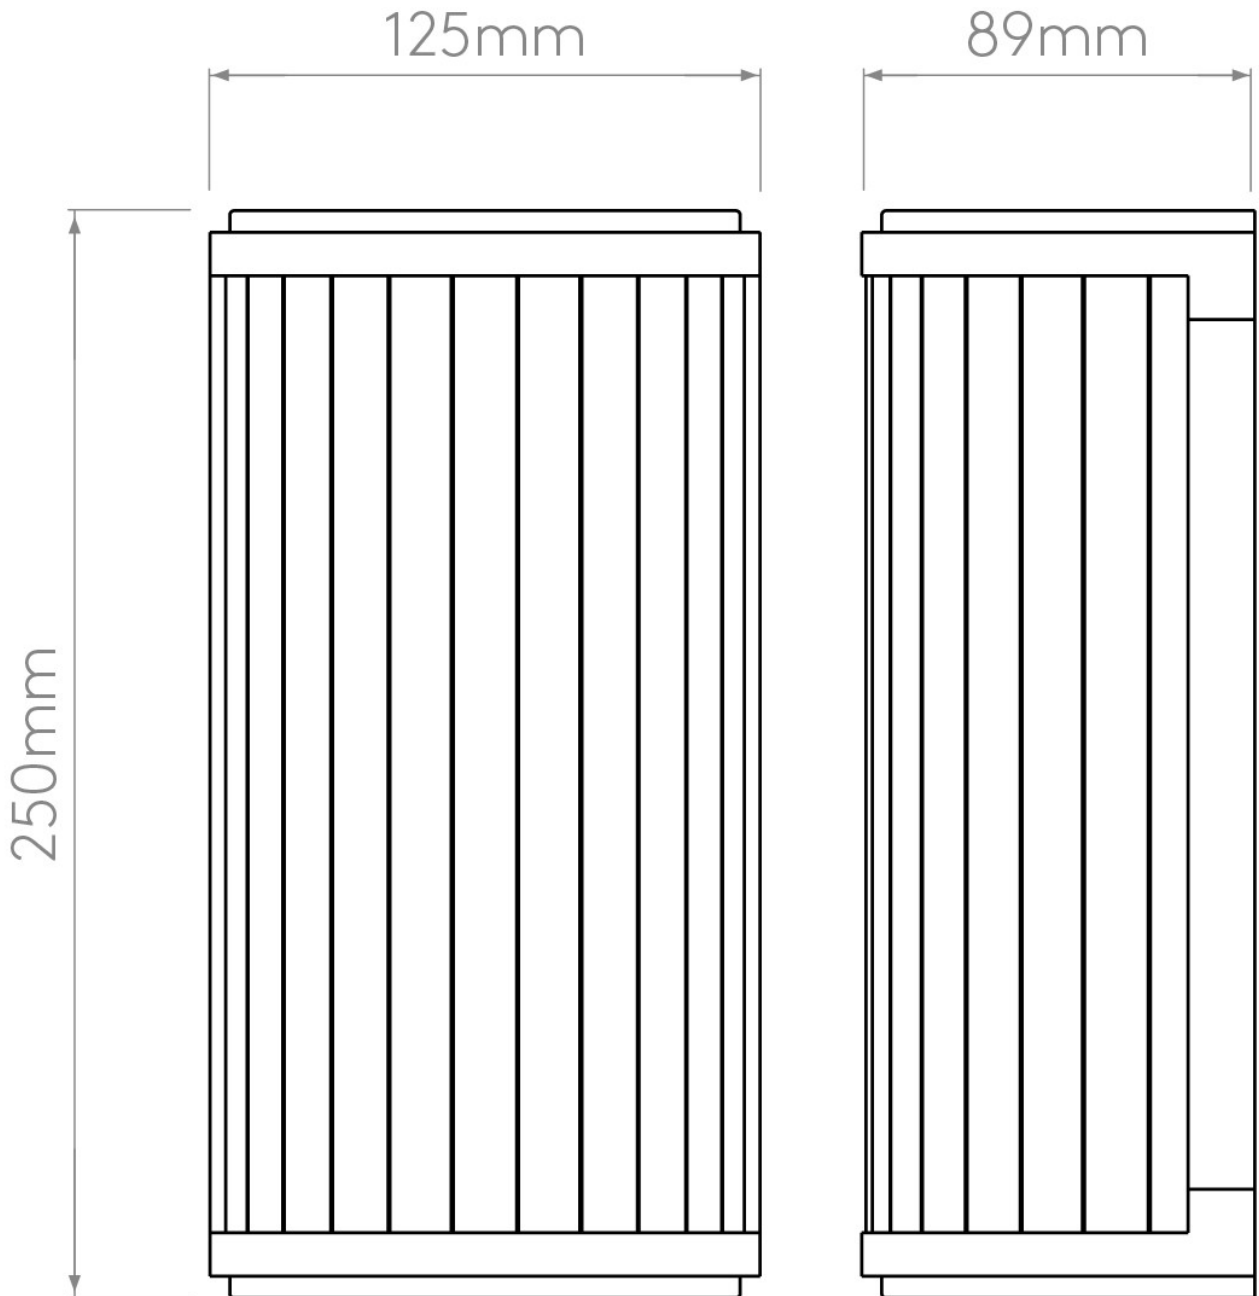

astro

firstchoicelighting®

Astro Lighting - Monza Classic 250 1194003 (952) - IP44 Polished Chrome Wall Light

CONTACT