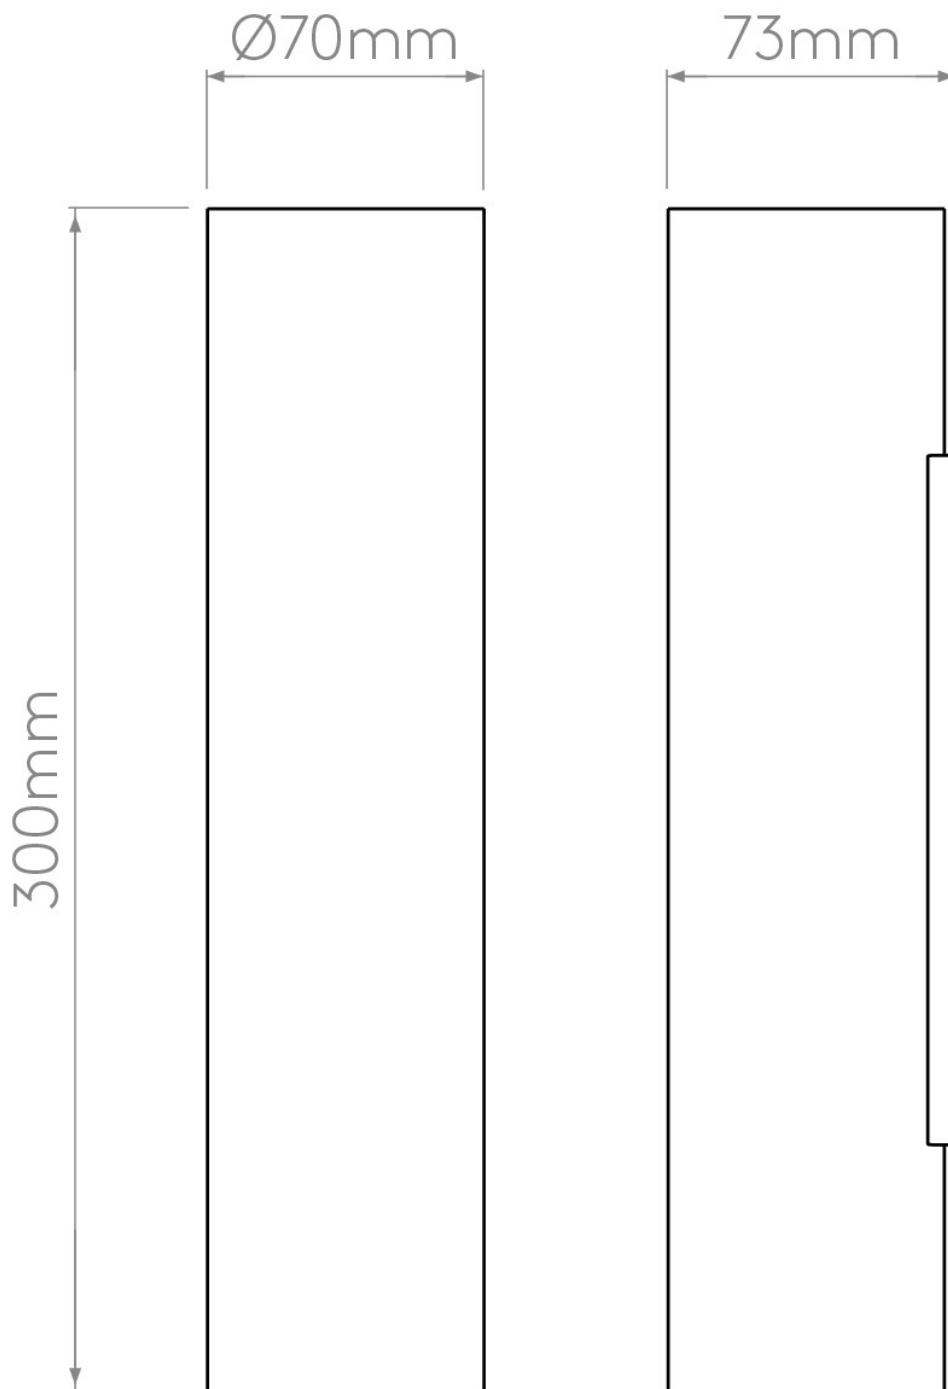

Astro Lighting - Yuma 300 LED 1399002 (8424) - Textured Black Wall Light

Please note that some dimensions may vary slightly due to manufacturing tolerances, this includes cable entry and fixing holes

CONTACT