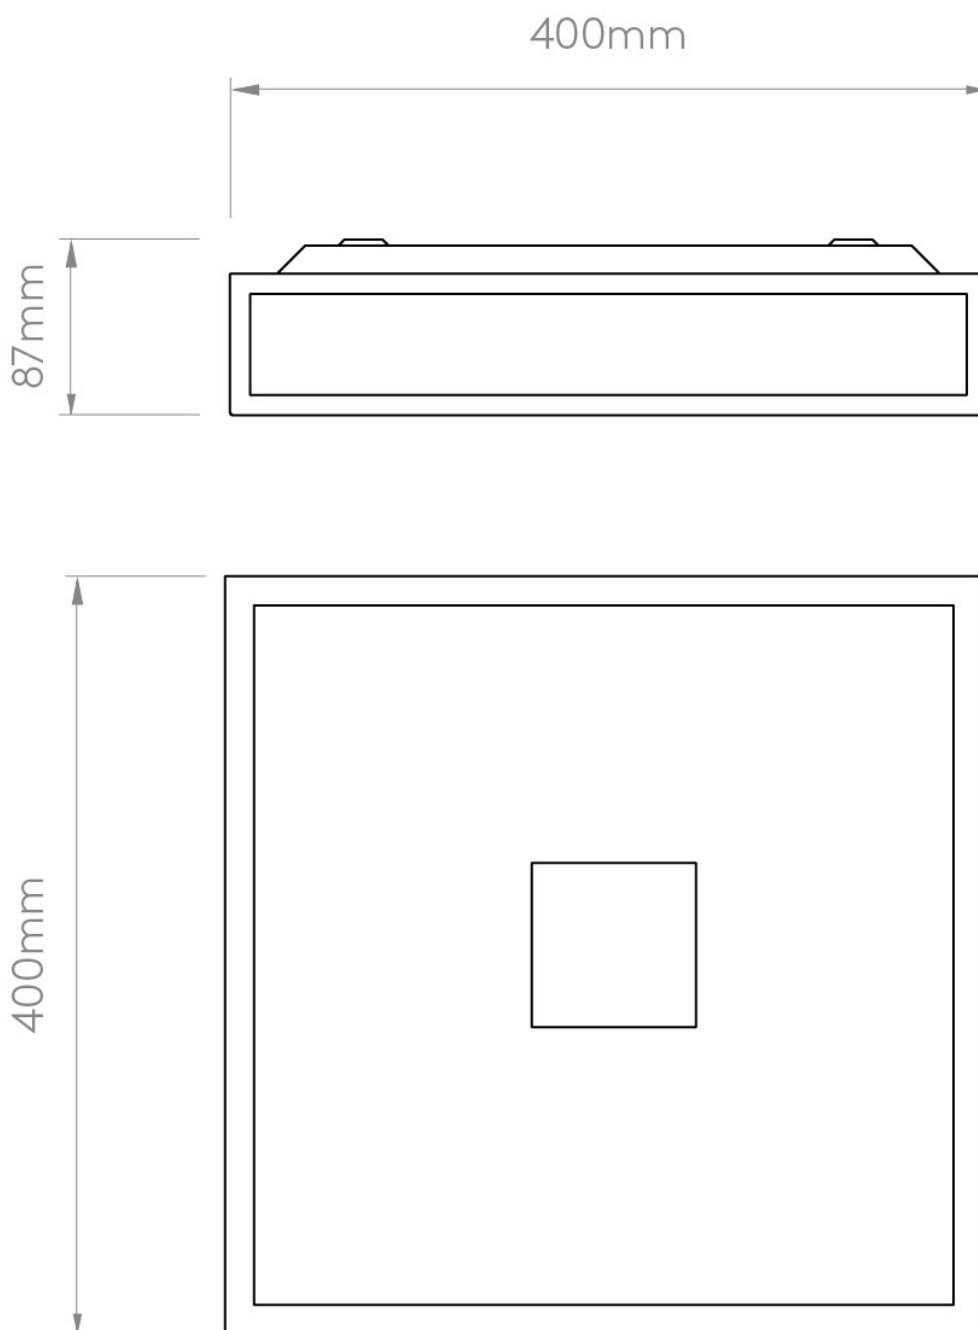

**Astro Lighting - Mashiko 400 Square 1121013 (969) - IP44 Bronze Ceiling Light**

Please note that some dimensions may vary slightly due to manufacturing tolerances, this includes cable entry and fixing holes