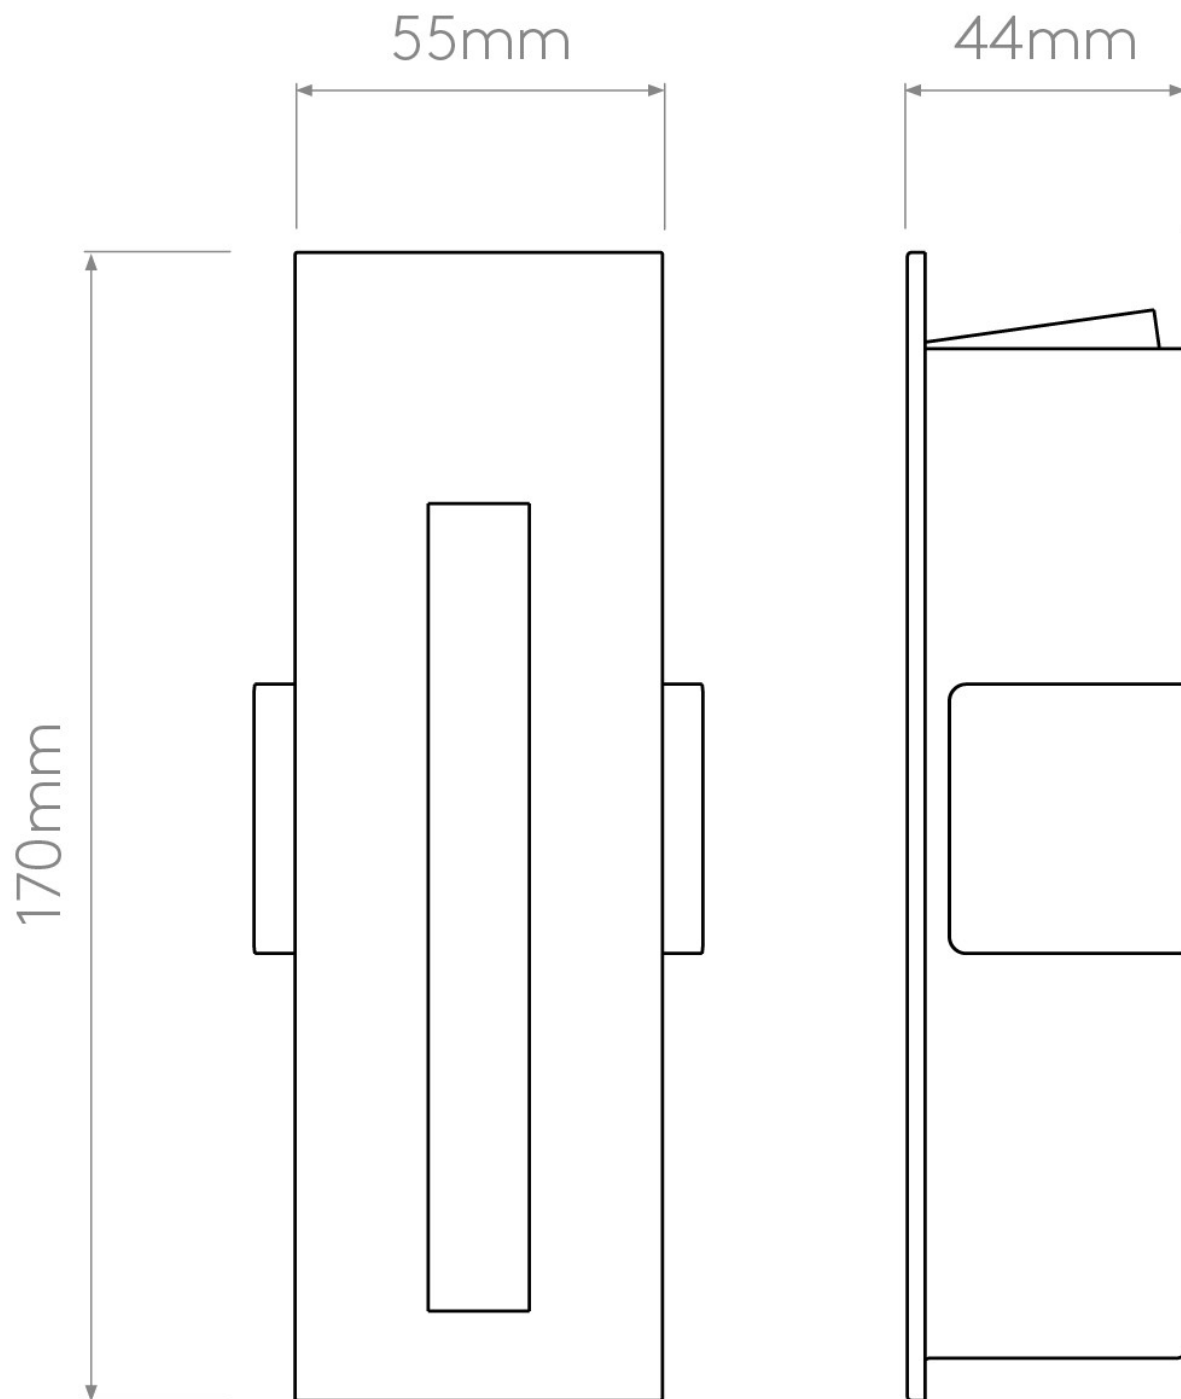

**Astro Lighting - Borgo 55 LED 1212001 (970) - Matt White Marker Light**

Please note that some dimensions may vary slightly due to manufacturing tolerances, this includes cable entry and fixing holes

**CONTACT**