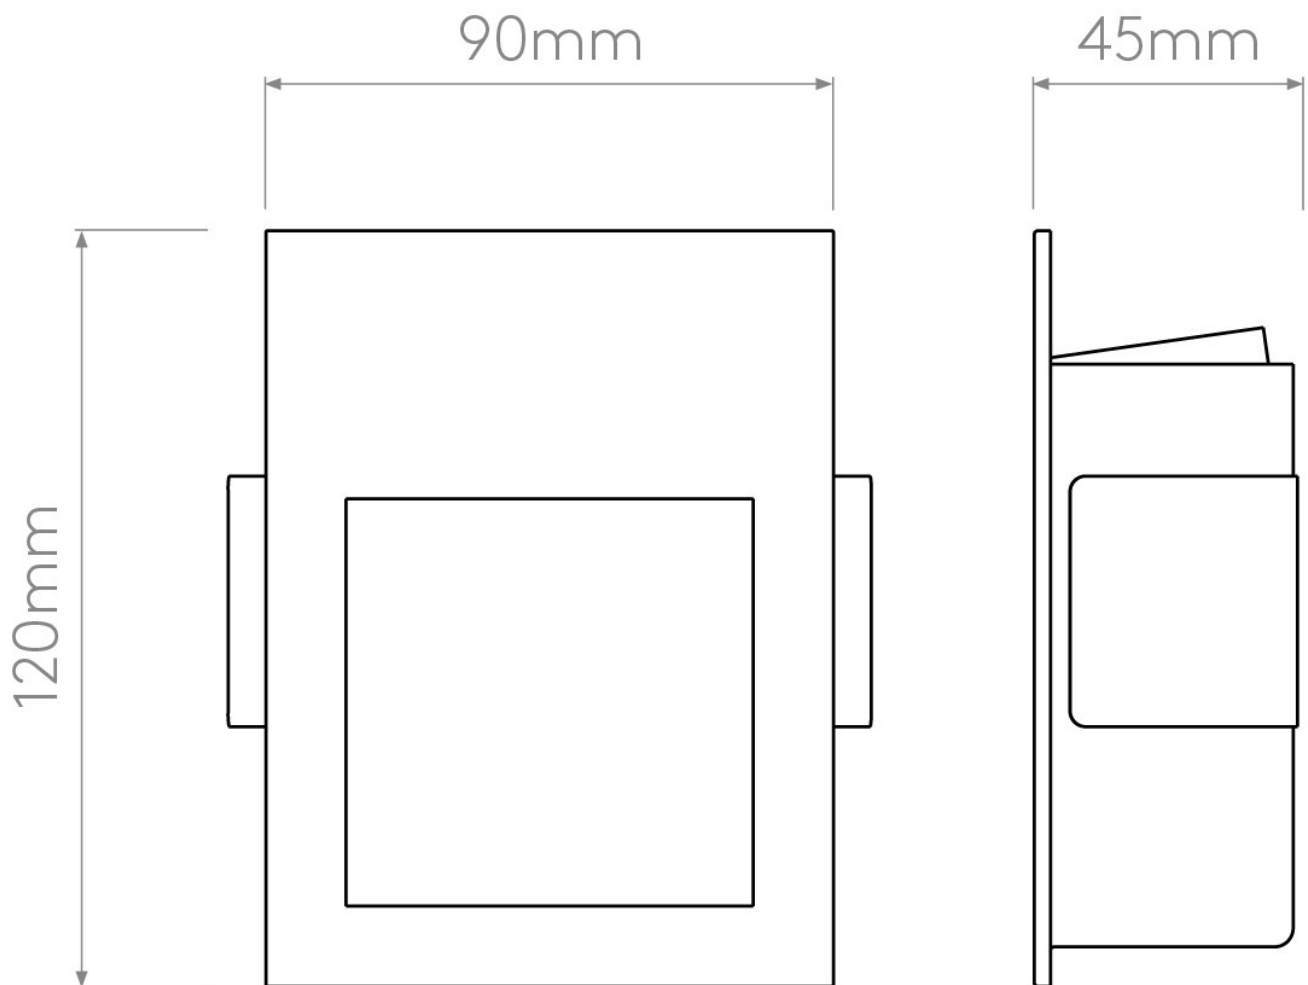

Astro Lighting - Borgo 90 LED 1212004 - Matt White Marker Light

**CONTACT**