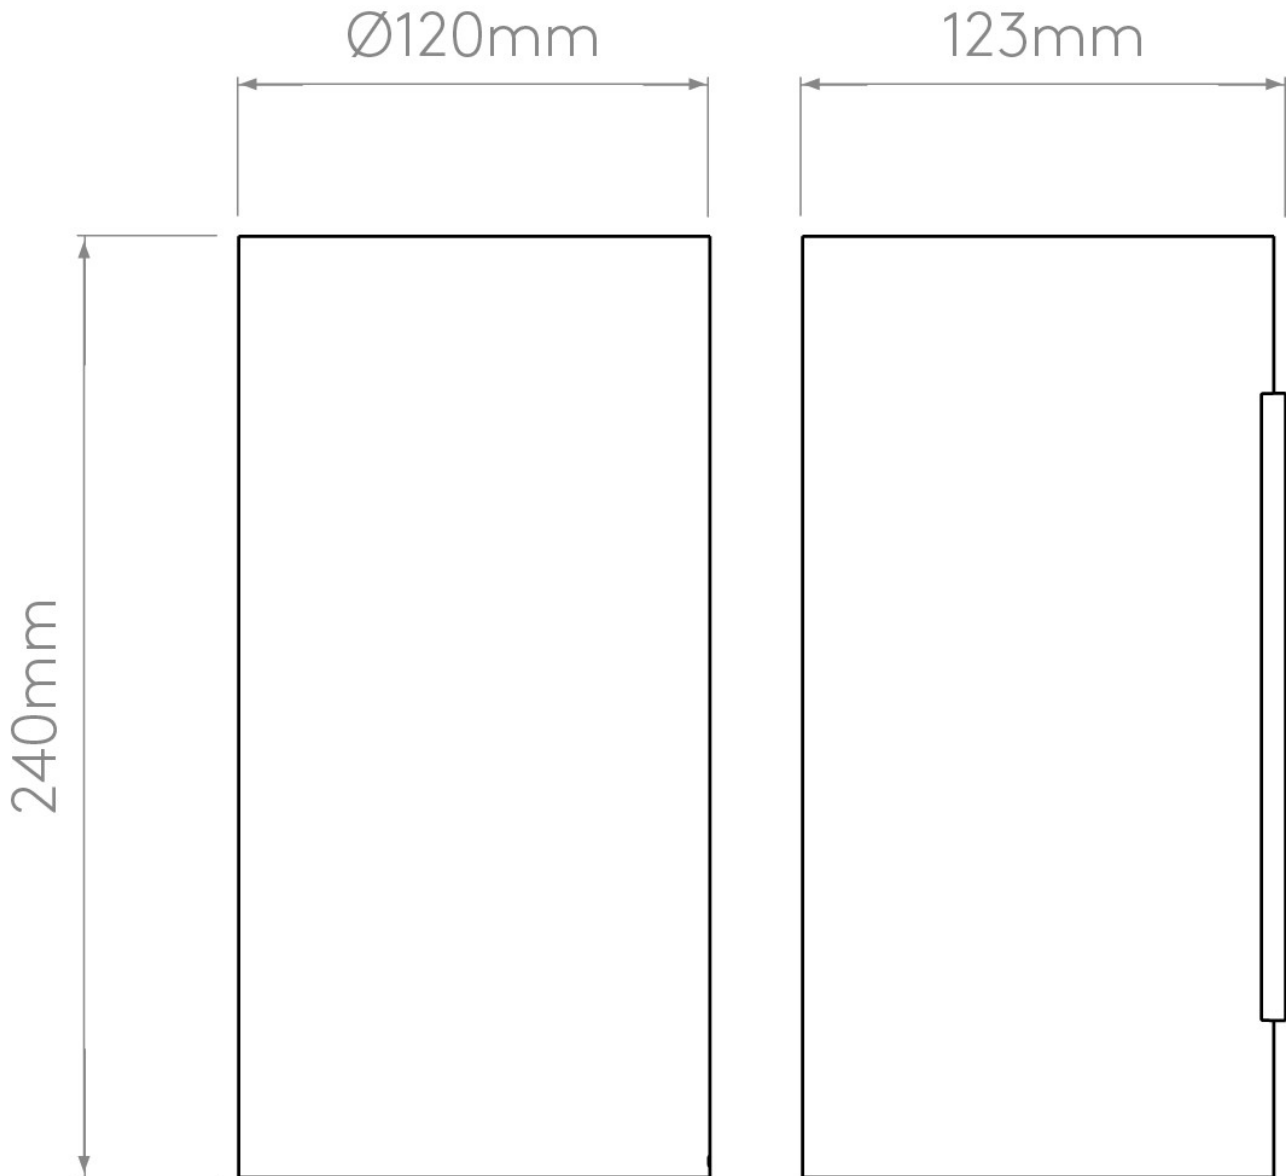

Astro Lighting - Yuma 240 LED 1399023 - Textured Black Wall Light

CONTACT