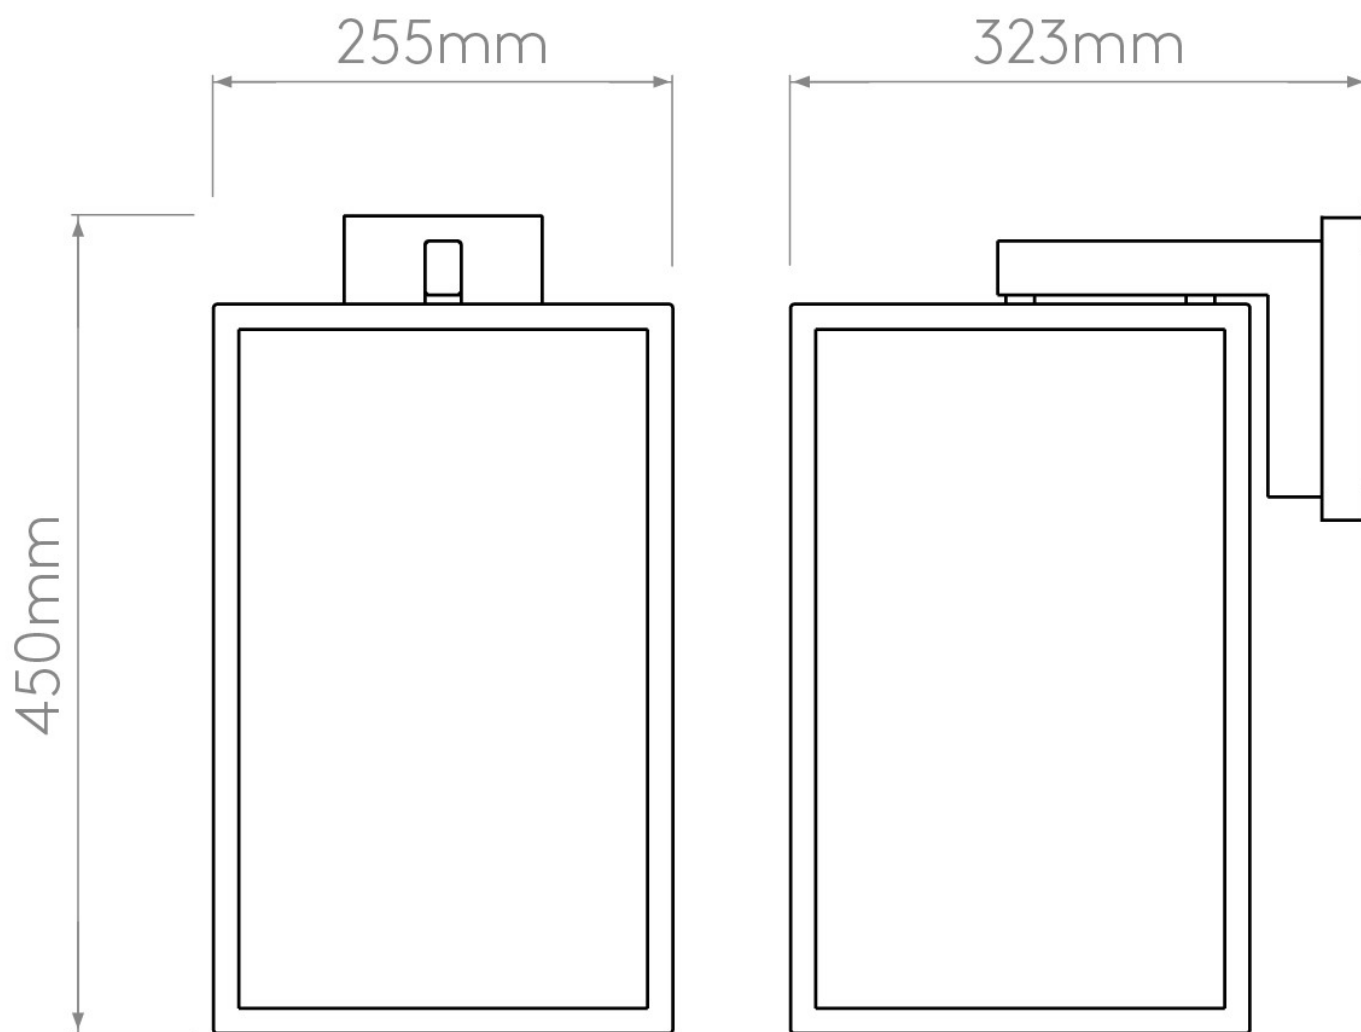

**Astro Lighting - Box Lantern 450 1354007 (8504) - Textured Black Wall Light**

Please note that some dimensions may vary slightly due to manufacturing tolerances, this includes cable entry and fixing holes