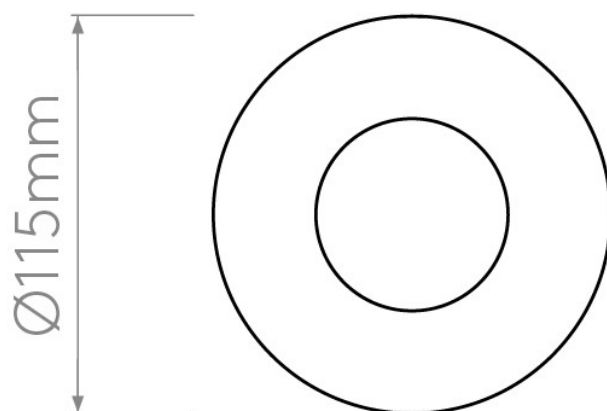

---

**Astro Lighting - Kos Round 140 LED 1326019 (8513) - IP65 Textured White Surface Mounted Downlight**

---

Please note that some dimensions may vary slightly due to manufacturing tolerances, this includes cable entry and fixing holes