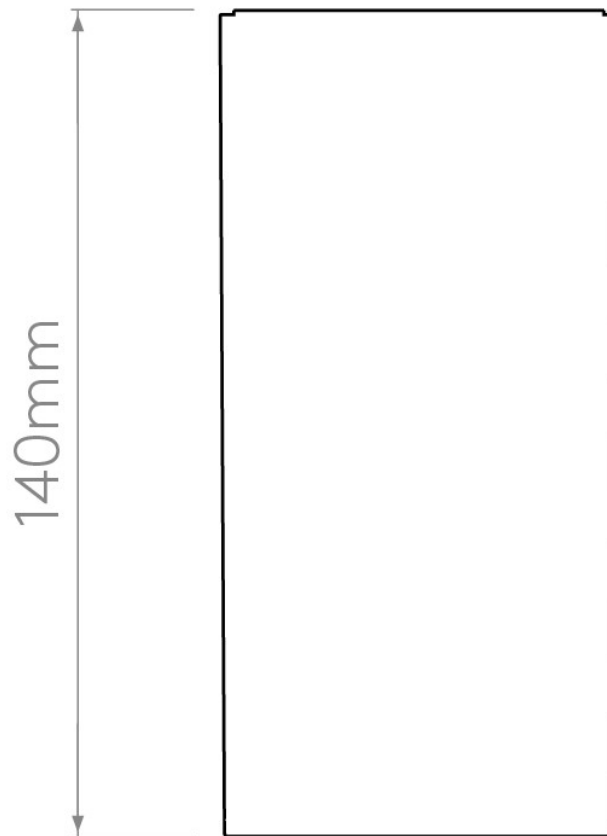

---

**Astro Lighting - Kos Round 140 LED 1326019 (8513) - IP65 Textured White Surface Mounted Downlight**

---

Please note that some dimensions may vary slightly due to manufacturing tolerances, this includes cable entry and fixing holes