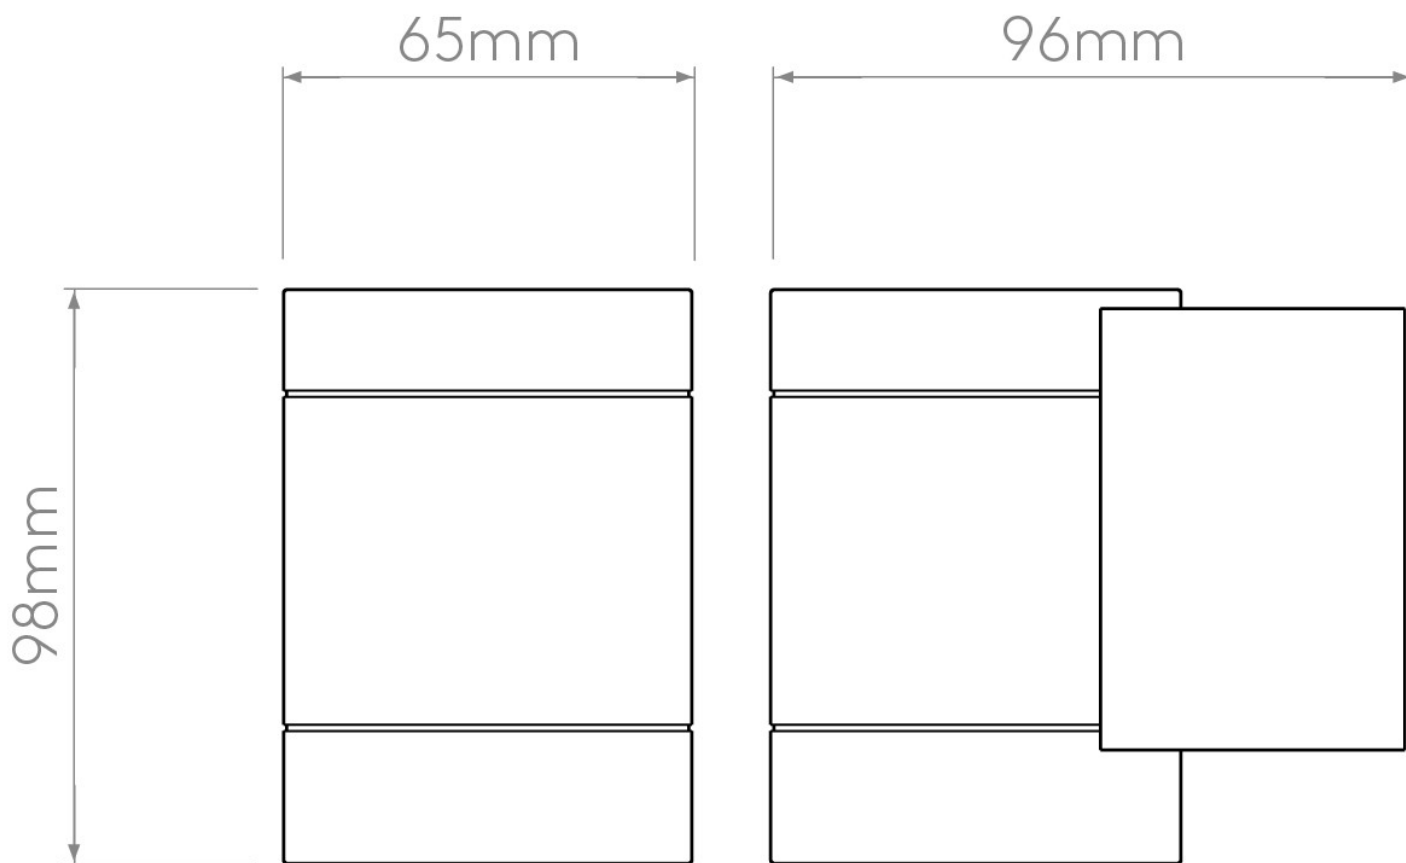

Astro Lighting - Dartmouth Single GU10 1372010 (8537) - IP54 Textured Grey Wall Light

Please note that some dimensions may vary slightly due to manufacturing tolerances, this includes cable entry and fixing holes