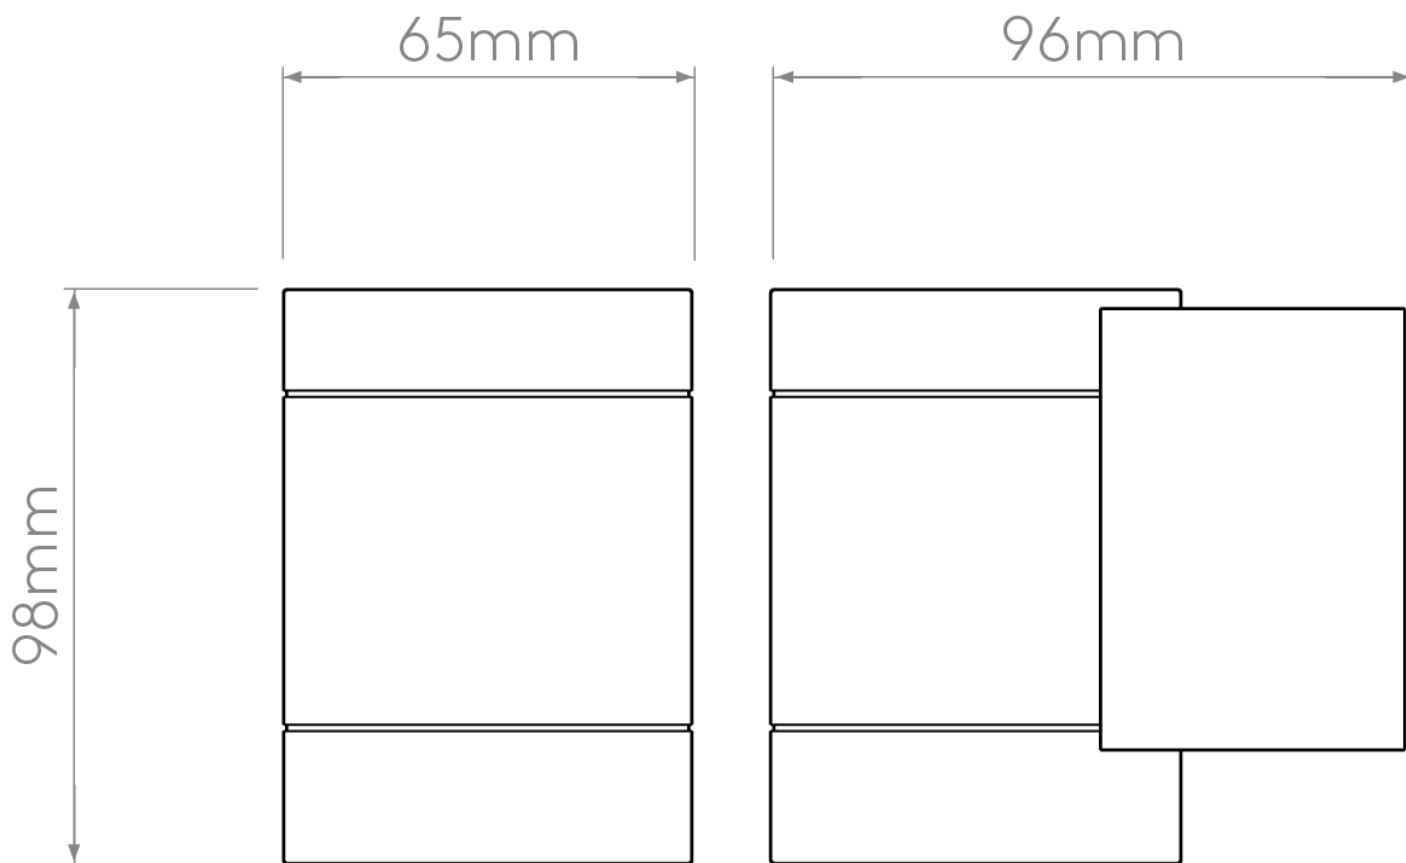

Astro Lighting - Dartmouth Single GU10 1372011 (8538) - IP54 Textured Black Wall Light

Please note that some dimensions may vary slightly due to manufacturing tolerances, this includes cable entry and fixing holes