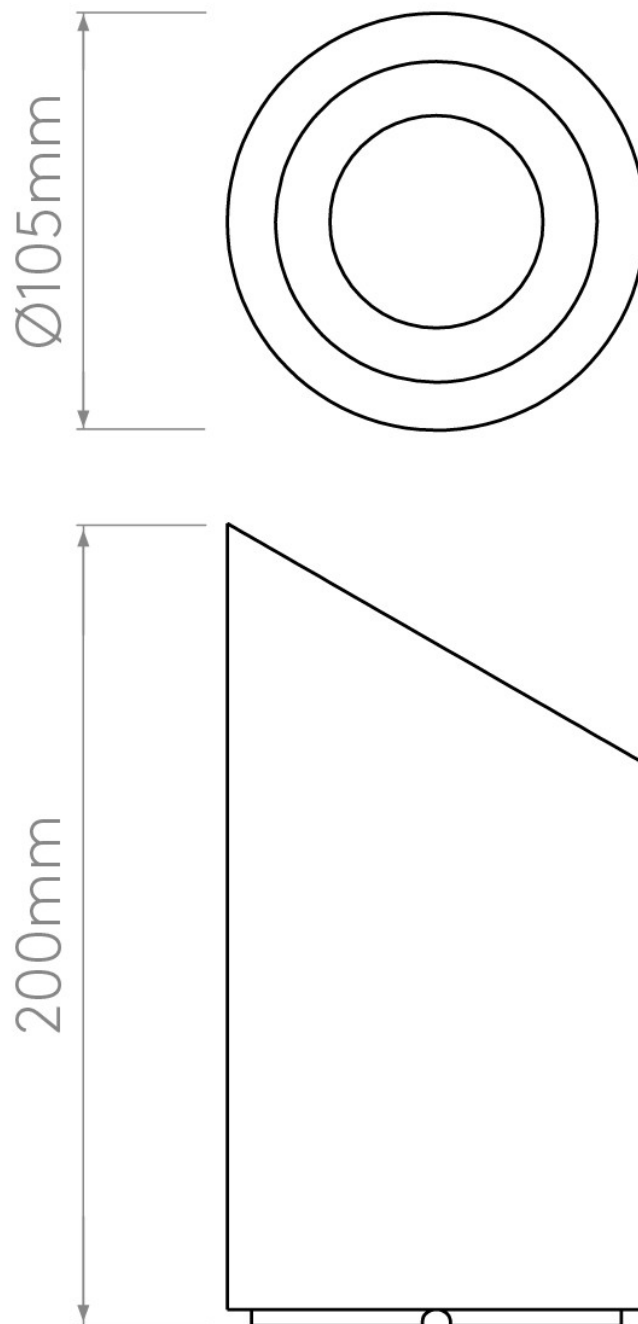

**Astro Lighting - Marasino 1218001 (4523) - Plaster Floor Light**

Please note that some dimensions may vary slightly due to manufacturing tolerances, this includes cable entry and fixing holes

**CONTACT**